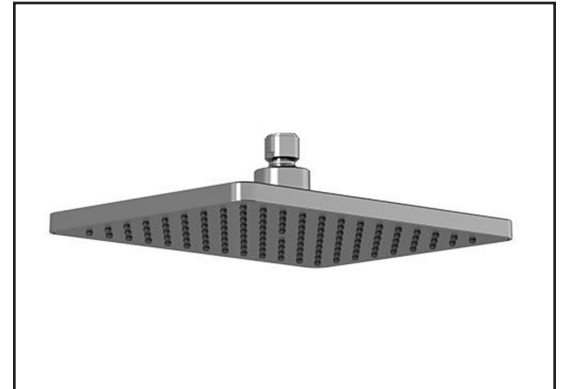

Kalia

ONCE UPON A TIME...WATER®

SQUAREONE™

104290 Rainhead

SPÉCIFICATIONS

Features

- Female water inlet G1/2
- Dimension of 260 mm x 188 mm x 16 mm (10 1/4" x 7 1/2" x 5/8")
- Anti-scale system with soft sprays
- Adjustable orientation swivel

Colors (Finishes)

- Chrome: 104290-110
- Pure Nickel PVD: 104290-125

Maximum flow rate

- 9.5 L/min (2.5 gpm) at 80 psi

Certifications

The specified model meets or exceeds the following standards;

Installation Notes