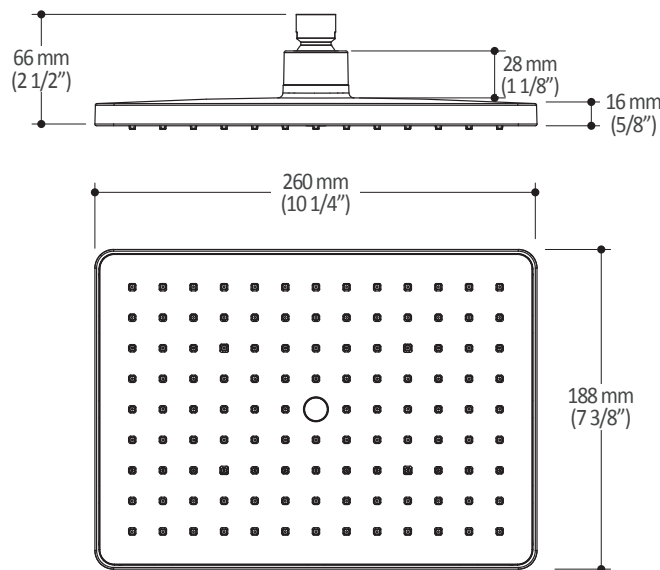

Important: Dimensions are approximated and are subject to changes. Please refer to the installation instructions.

Kalia

ONCE UPON A TIME...WATER®

1355, 2nd Street, Industrial Park
Sainte-Marie (Québec)
Canada G6E 1G9

T 418-387-9090
1-877-GO-KALIA (1-87-465-2542)
F 418 387-9089

KaliaStyle.com