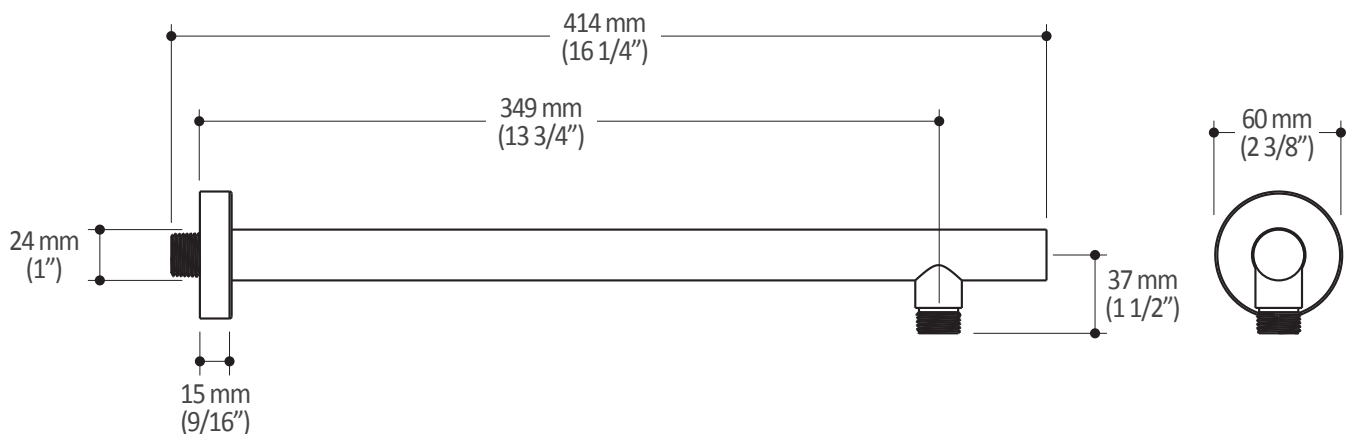

ONCE UPON A TIME...WATER®

**ROUNDONE™**

**104288**

**90° Wall arm Assembly**

**SPECIFICATIONS**

**Features**

- Male water inlet 1/2NPT
- Male water outlet G1/2
- Diameter of 24 mm (1")
- Adjustable wall flange

**Colors (Finishes)**

- Chrome : 104288-110
- Matte black : 104288-160

**Packaging**

- **Dimensions:** 445 mm x 105 mm x 40 mm (117 1/2" x 4 1/8" x 1 1/2")
- **Volume:** 0.062 cu ft (0.0018 cu m)

**Installation Notes**

*Product dimensions:*

**Important:** Dimensions are approximated and are subject to changes. Please refer to the installation instructions.

ONCE UPON A TIME...WATER®

1355, 2<sup>e</sup> Rue, Parc industriel  
Sainte-Marie (Québec)  
Canada G6E 1G9