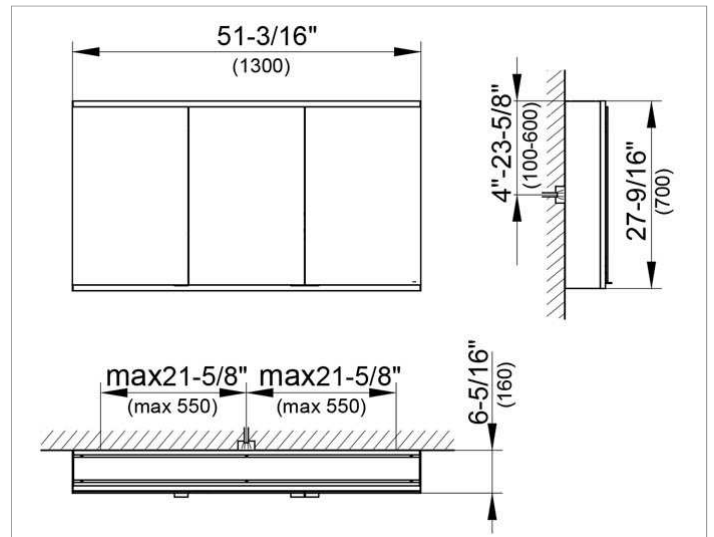

Royal Modular 2.0
800311130105300 Mirror cabinet

PRODUCT

DRAWING

EEK: A++, A+, A ,

SURFACE

silver anodized

DIMENSION

51,18 x 27,56 x 6,3 "