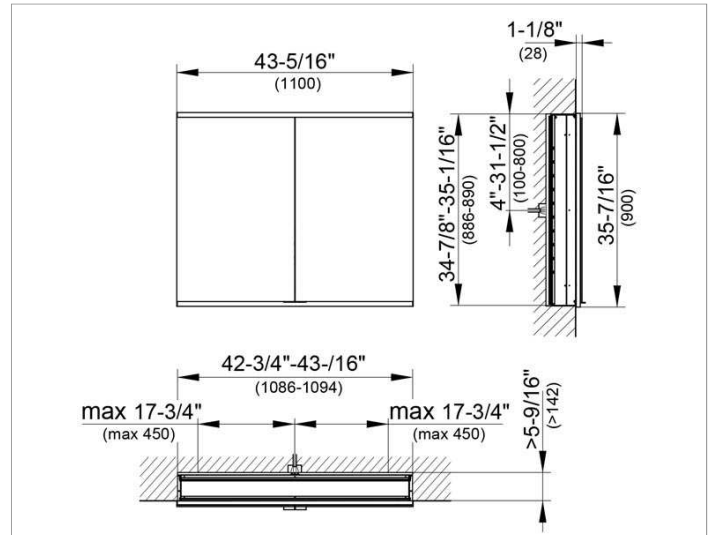

Royal Modular 2.0
800210111105300 Mirror cabinet

PRODUCT

DRAWING

EEK: A++, A+, A ,

SURFACE

silver anodized

DIMENSION

43,31 x 35,43 x 6,3 "