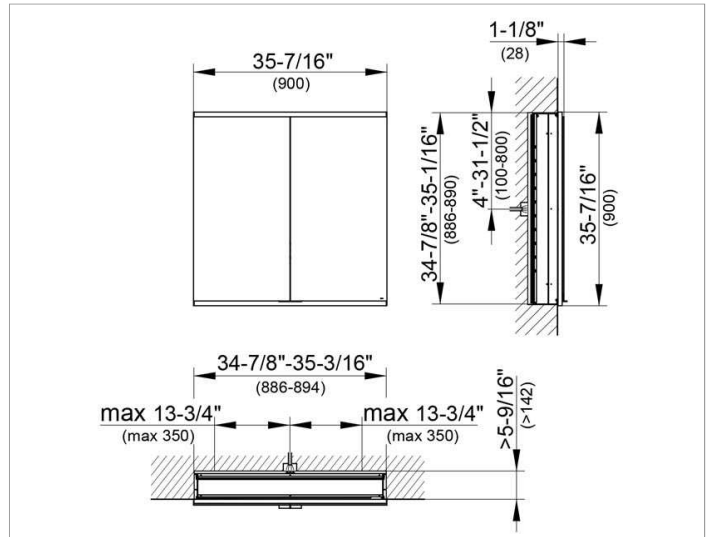

Royal Modular 2.0
800200091105200 Mirror cabinet

PRODUCT

DRAWING

SURFACE

silver anodized

DIMENSION

35,43 x 35,43 x 6,3 "

Warranty: KEUCO products are covered by a 5-year manufacturer's warranty, in effect from the date of purchase. During this time, proven product defects will be remedied free of charge. Warranty claims must be filed in writing, including a detailed description of the defect immediately after a defect has occurred. For a copy of our detailed product warranty policy, please contact us at office-usa@keuco.com.