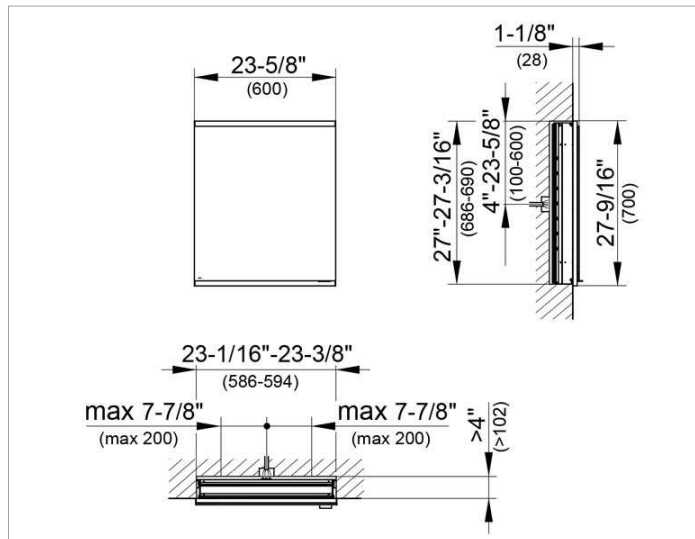

Royal Modular 2.0
800000060005000 Mirror cabinet

PRODUCT

DRAWING

SURFACE

silver anodized

DIMENSION

23,62 x 27,56 x 4,72 "

Warranty: KEUCO products are covered by a 5-year manufacturer's warranty, in effect from the date of purchase. During this time, proven product defects will be remedied free of charge. Warranty claims must be filed in writing, including a detailed description of the defect immediately after a defect has occurred. For a copy of our detailed product warranty policy, please contact us at office-usa@keuco.com.