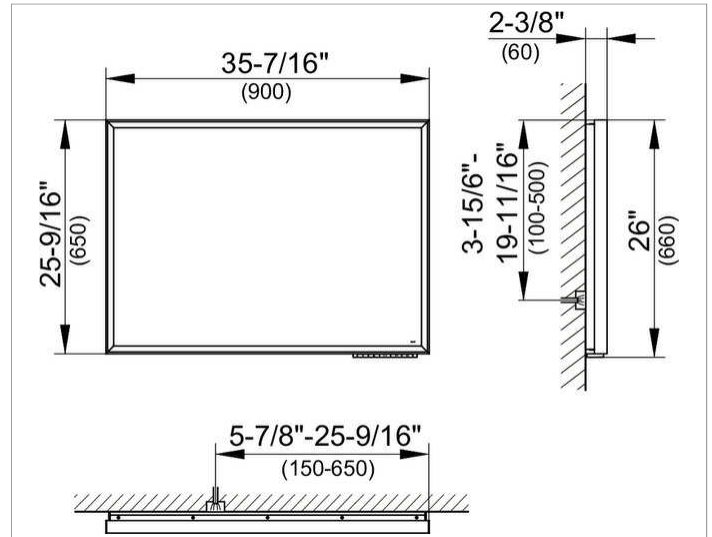

Royal Lumos
14597173050 Light mirror

PRODUCT

DRAWING

PRODUCT ATTRIBUTES

adjustable light colour from 2700 kelvin (warm white) to 6500 kelvin (daylight),
 continuous aluminium frame, silver anodized
 Operation:
 key panel with capacitive touch sensor,
 integrated extension function for e.g. light switch
 Illumination:
 LED (lifespan > 30.000 hours)
 Frame lighting and washbasin lighting
 infinitely dimmable and can be switched on/off

DIMENSION

35,43 x 25,59 x 2,36 "

Warranty: KEUCO products are covered by a 5-year manufacturer's warranty, in effect from the date of purchase. During this time, proven product defects will be remedied free of charge. Warranty claims must be filed in writing, including a detailed description of the defect immediately after a defect has occurred. For a copy of our detailed product warranty policy, please contact us at office-usa@keuco.com.