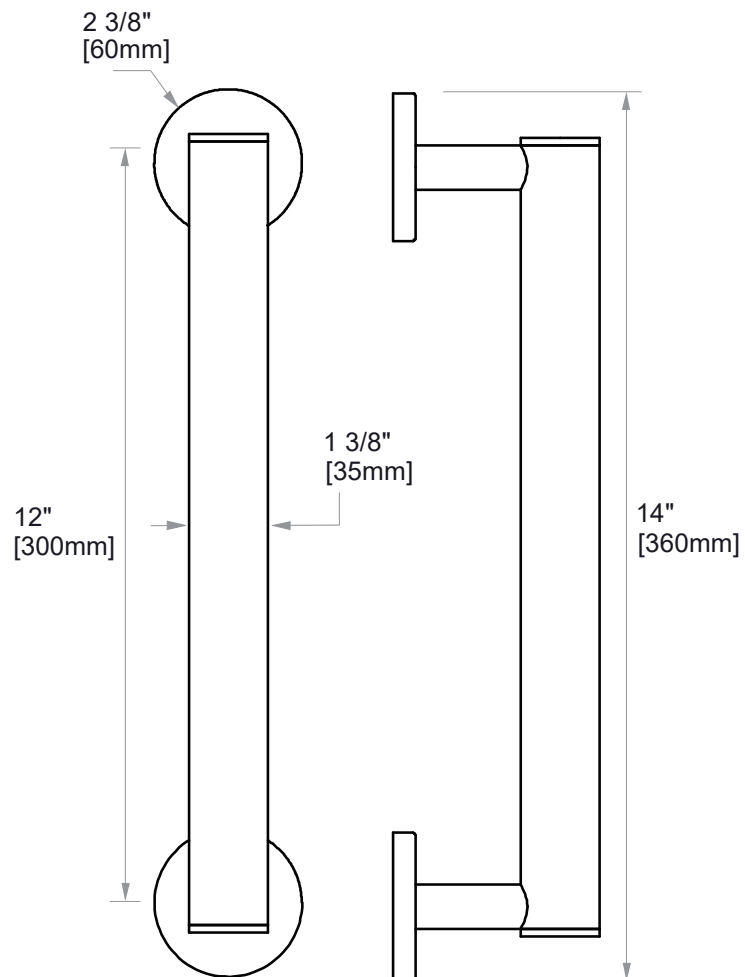

PRODUCT NAME: GRAB BAR
SIZE: 12"
PRODUCT CODE: 8289112-35mm
MATERIAL: All-brass construction
STOCKED FINISHES: ● Polished Chrome (99)
● Brushed Nickel (81)

SPECIAL FINISHES AVAILABLE: Please see our website for full list samples

WARRANTY:
Lifetime Limited (Residential Use)
One Year (Commercial Use)