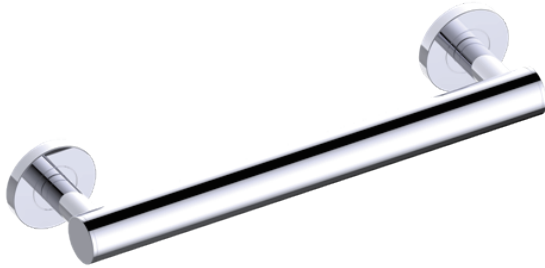

### 9100 SERIES

(1.5"/35mm)

8289112-35mm

**PRODUCT NAME:** GRAB BAR  
**SIZE:** 12"  
**PRODUCT CODE:** 8289112-35mm  
**MATERIAL:** All-brass construction  
**STOCKED FINISHES:** ● Polished Chrome (99)  
● Brushed Nickel (81)