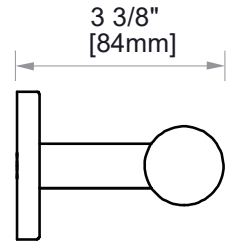

### 9100 SERIES

(1.5"/35mm)

8289112-35mm

**PRODUCT NAME:** GRAB BAR  
**SIZE:** 12"  
**PRODUCT CODE:** 8289112-35mm  
**MATERIAL:** All-brass construction  
**STOCKED FINISHES:** ● Polished Chrome (99)  
● Brushed Nickel (81)