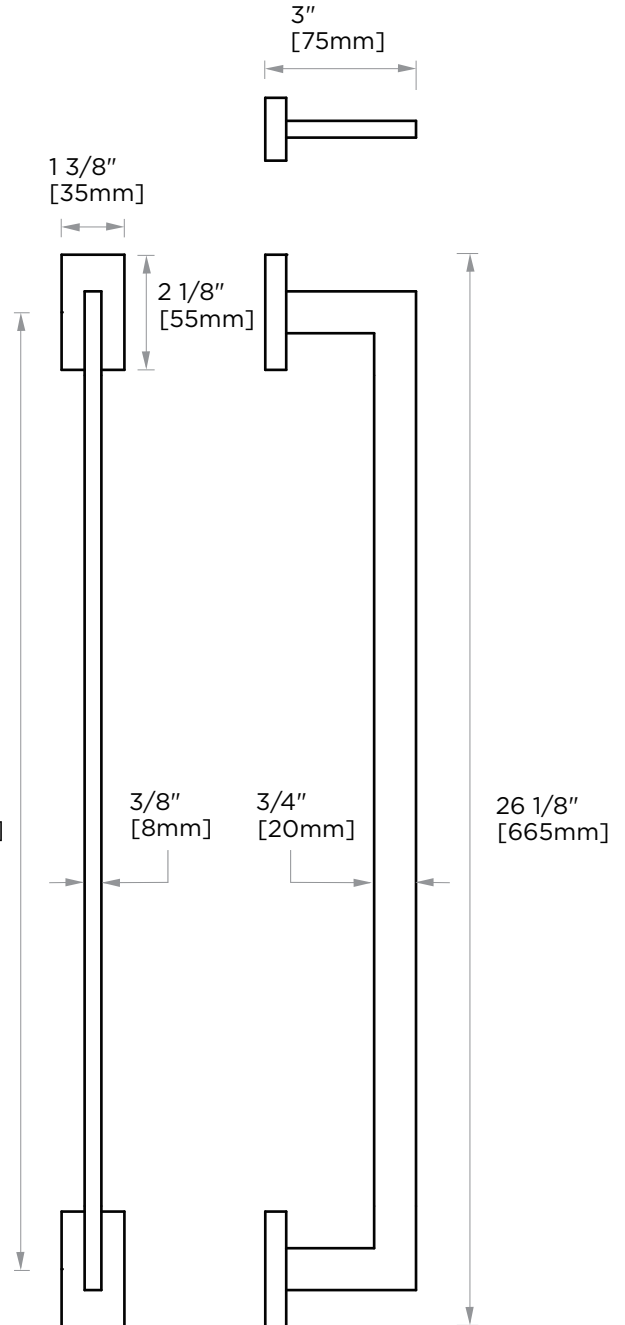

**VIENNA COLLECTION**  
**TOWEL BAR 24"**  
480240

**PRODUCT NAME:** TOWEL BAR 24"

**PRODUCT CODE:** 480240

**MATERIAL:** All-brass construction

**KEY FEATURES:** Contemporary design.  
Straight lines with a sleek silhouette.