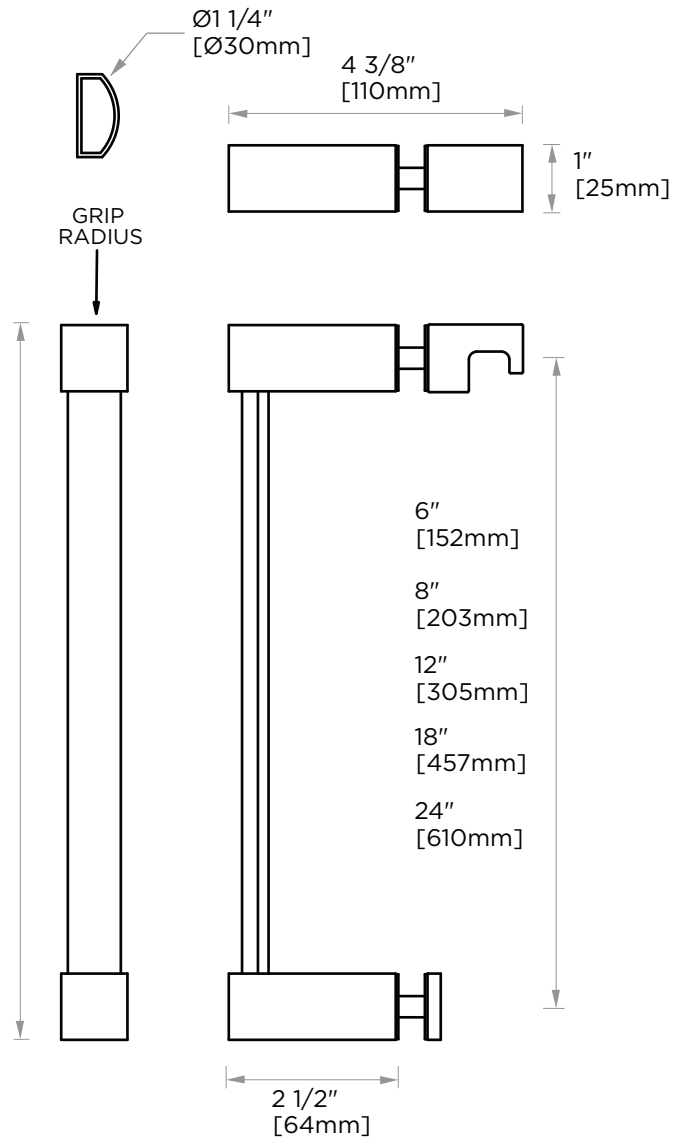

\*Purchase Sin Shower Door Handle To Pair With: 2777508, 2777512, 2777518, 2777524

Side Profile

\*With Handle 7503

## LISBON COLLECTION SINGLE KNOB

2777503

**PRODUCT NAME:** SINGLE KNOB (TO BE PAIRED WITH SINGLE SDH)

**PRODUCT CODE:** 2777503

**MATERIAL:** All-brass construction

**KEY FEATURES:** Contemporary design. Square base with clean and elongated lines.

**STOCKED FINISHES:**

- Polished Chrome (99)  $13''$  [ $330\text{mm}$ ]
- Brushed Nickel (81)  $19''$  [ $482\text{mm}$ ]
- Polished Nickel (68)  $25''$  [ $635\text{mm}$ ]
- Matte Black (48)

**SPECIAL FINISHES AVAILABLE:** 26 options available. Please see our website for full list samples