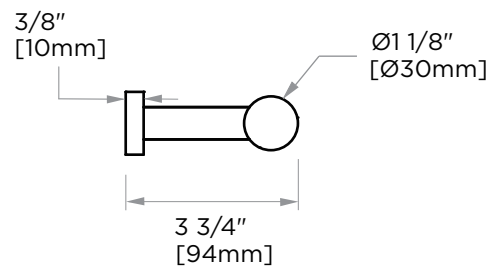

WARRANTY:
Lifetime Limited (Residential Use)
One Year (Commercial Use)

NOTE: Dimensions and specifications are subject to change without notice.