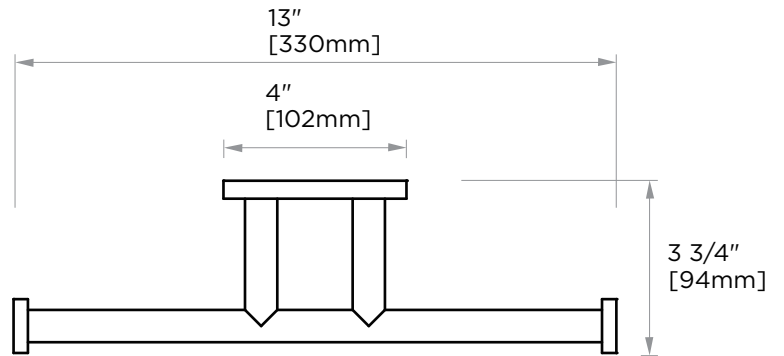

MADRID COLLECTION
DOUBLE TISSUE
HOLDER
262155

PRODUCT NAME: DOUBLE TISSUE
HODLER

PRODUCT CODE: 262155

MATERIAL: All-brass construction

KEY FEATURES: Contemporary design.
Simple and straight forward lines.
Strong linear silhouette.

NOTE: Dimensions and specifications are subject to change without notice.