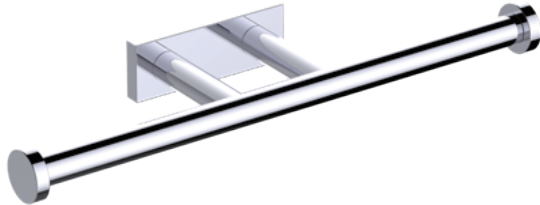

MADRID COLLECTION
DOUBLE TISSUE
HOLDER
262155

PRODUCT NAME: DOUBLE TISSUE
HODLER

PRODUCT CODE: 262155

MATERIAL: All-brass construction

KEY FEATURES: Contemporary design.
Simple and straight forward lines.
Strong linear silhouette.