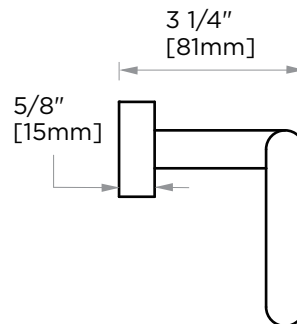

MADRID COLLECTION
TISSUE HOLDER

262152

PRODUCT NAME: TISSUE HODLER

PRODUCT CODE: 262152

MATERIAL: All-brass construction

KEY FEATURES: Contemporary design.
Simple and straight forward lines.
Strong linear silhouette.

NOTE: Dimensions and specifications are subject to change without notice.