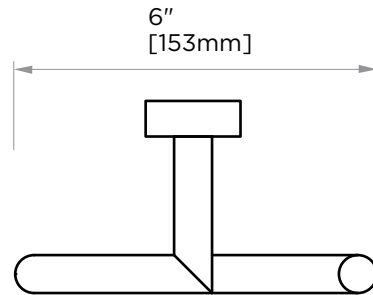

MADRID COLLECTION
TISSUE HOLDER

262152

PRODUCT NAME: TISSUE HODLER

PRODUCT CODE: 262152

MATERIAL: All-brass construction

KEY FEATURES: Contemporary design.
Simple and straight forward lines.
Strong linear silhouette.

NOTE: Dimensions and specifications are subject to change without notice.