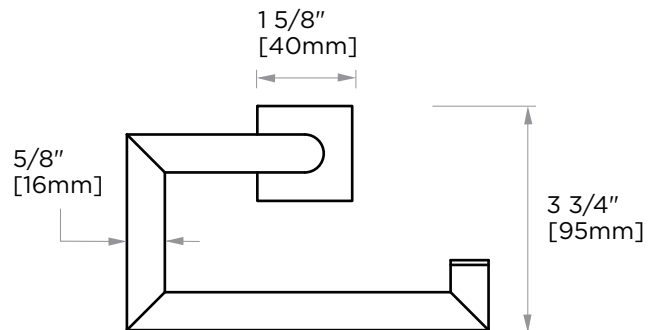

MADRID COLLECTION
TISSUE HOLDER

262152

PRODUCT NAME: TISSUE HODLER

PRODUCT CODE: 262152

MATERIAL: All-brass construction

KEY FEATURES: Contemporary design.
Simple and straight forward lines.
Strong linear silhouette.

NOTE: Dimensions and specifications are subject to change without notice.