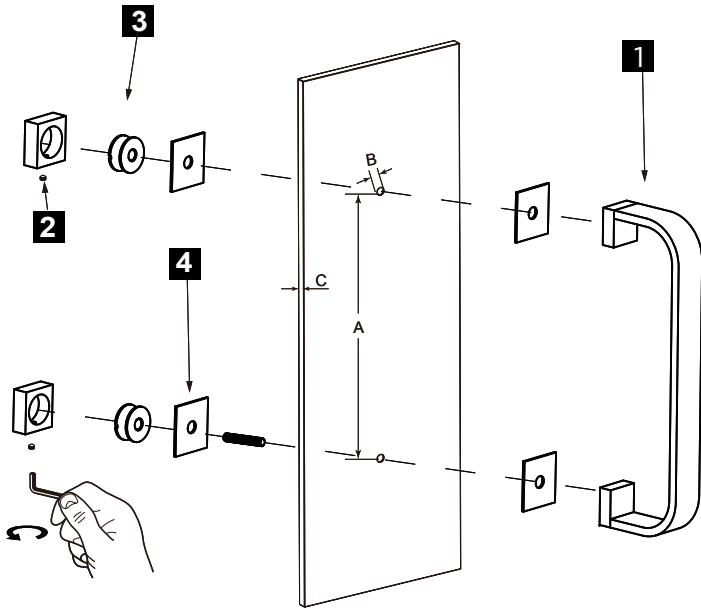

COLOGNE COLLECTION

SINGLE SDH 24"

2557524

PRODUCT NAME: SINGLE SHOWER DOOR HANDLE 24"

PRODUCT CODE: 2557524

MATERIAL: All-brass construction

KEY FEATURES: Contemporary design with strong bold silhouette softened by the rounded corners and curved lines.

NOTE: Dimensions and specifications are subject to change without notice.

HANDLES INFO

Components Included		
①	Handle	X1
②	Set Screw M6	X2
③	Fixing Bracket	X2
④	Rubber Gasket	X4

Mounting Kits Included		
	X1	Allen Key

GLASS INFO

Glass Hole C-C Distance		
A	8"/203mm	8" Shower Door Handle
	12"/305mm	12" Shower Door Handle
	18"/457mm	18" Shower Door Handle
	24"/610mm	24" Shower Door Handle
	36"/914mm	36" Shower Door Handle
B	1/2" (12mm)	Glass Hole Diameter
C	6-12mm	Glass Thickness