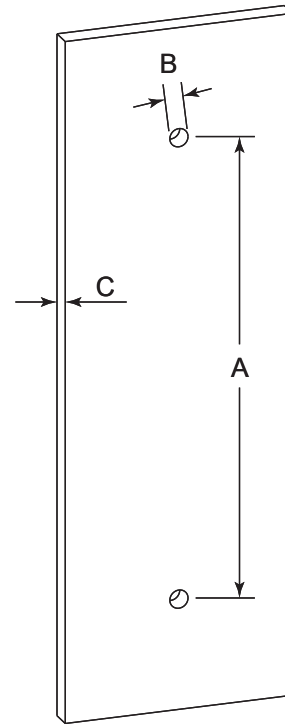

COLOGNE COLLECTION

SINGLE SDH 24"

2557524

PRODUCT NAME: SINGLE SHOWER DOOR HANDLE 24"

PRODUCT CODE: 2557524

MATERIAL: All-brass construction

KEY FEATURES: Contemporary design with strong bold silhouette softened by the rounded corners and curved lines.

NOTE: Dimensions and specifications are subject to change without notice.

HANDLES INFO

Components Included		
①	Handle	X1
②	Set Screw M6	X2
③	Fixing Bracket	X2
④	Rubber Gasket	X4

Mounting Kits Included		
	X1	Allen Key

GLASS INFO

Glass Hole C-C Distance		
A	8"/203mm	8" Shower Door Handle
	12"/305mm	12" Shower Door Handle
	18"/457mm	18" Shower Door Handle
	24"/610mm	24" Shower Door Handle
	36"/914mm	36" Shower Door Handle
B	1/2" (12mm)	Glass Hole Diameter
C	6-12mm	Glass Thickness