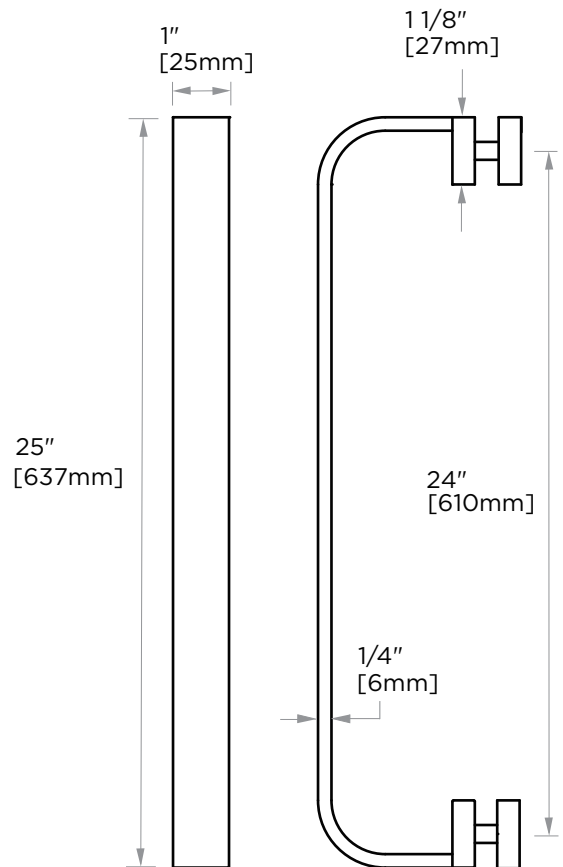

COLOGNE COLLECTION

SINGLE SDH 24"

2557524

PRODUCT NAME: SINGLE SHOWER DOOR HANDLE 24"

PRODUCT CODE: 2557524

MATERIAL: All-brass construction

KEY FEATURES: Contemporary design with strong bold silhouette softened by the rounded corners and curved lines.

NOTE: Dimensions and specifications are subject to change without notice.

HANDLES INFO

Components Included		
①	Handle	X1
②	Set Screw M6	X2
③	Fixing Bracket	X2
④	Rubber Gasket	X4

Mounting Kits Included		
	X1	Allen Key

GLASS INFO

Glass Hole C-C Distance		
A	8"/203mm	8" Shower Door Handle
	12"/305mm	12" Shower Door Handle
	18"/457mm	18" Shower Door Handle
	24"/610mm	24" Shower Door Handle
	36"/914mm	36" Shower Door Handle
B	1/2" (12mm)	Glass Hole Diameter
C	6-12mm	Glass Thickness

* Can be used with extension kit for thicker doors

NOTE: Dimensions and specifications are subject to change without notice.