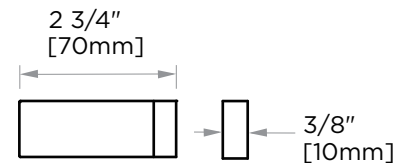

COLOGNE COLLECTION

SINGLE SDH 24"

2557524

PRODUCT NAME: SINGLE SHOWER DOOR HANDLE 24"

PRODUCT CODE: 2557524

MATERIAL: All-brass construction

KEY FEATURES: Contemporary design with strong bold silhouette softened by the rounded corners and curved lines.

NOTE: Dimensions and specifications are subject to change without notice.

HANDLES INFO

Components Included		
①	Handle	X1
②	Set Screw M6	X2
③	Fixing Bracket	X2
④	Rubber Gasket	X4

Mounting Kits Included		
	X1	Allen Key

GLASS INFO

Glass Hole C-C Distance		
A	8"/203mm	8" Shower Door Handle
	12"/305mm	12" Shower Door Handle
	18"/457mm	18" Shower Door Handle
	24"/610mm	24" Shower Door Handle
	36"/914mm	36" Shower Door Handle
B	1/2" (12mm)	Glass Hole Diameter
C	6-12mm	Glass Thickness