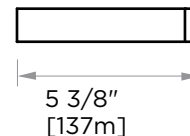

WARRANTY:

Lifetime Limited (Residential Use)
One Year (Commercial Use)

NOTE: Dimensions and specifications are subject to change without notice.