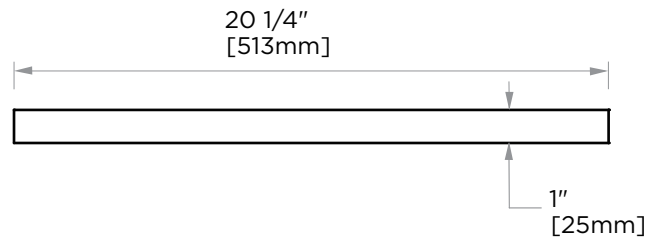

## COLOGNE COLLECTION GLASS SHELF 255671

2 3/4"  
[70mm]

**PRODUCT NAME:** GLASS SHELF

**PRODUCT CODE:** 255671

**MATERIAL:** All-brass construction

**KEY FEATURES:** Contemporary design with strong bold silhouette softened by the rounded corners and curved lines.

NOTE: Dimensions and specifications are subject to change without notice.