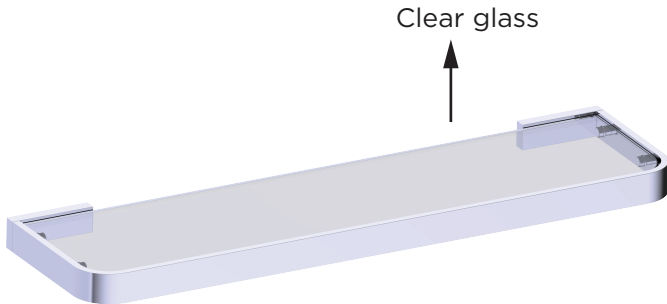

## COLOGNE COLLECTION GLASS SHELF 255671

2 3/4"  
[70mm]

**PRODUCT NAME:** GLASS SHELF

**PRODUCT CODE:** 255671

**MATERIAL:** All-brass construction

**KEY FEATURES:** Contemporary design with strong bold silhouette softened by the rounded corners and curved lines.