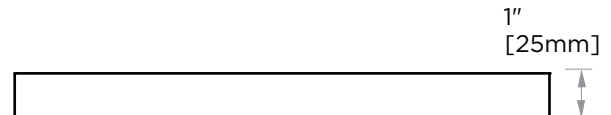

WARRANTY:

Lifetime Limited (Residential Use)
One Year (Commercial Use)

NOTE: Dimensions and specifications are subject to change without notice.