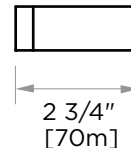

WARRANTY:

Lifetime Limited (Residential Use)
One Year (Commercial Use)

NOTE: Dimensions and specifications are subject to change without notice.