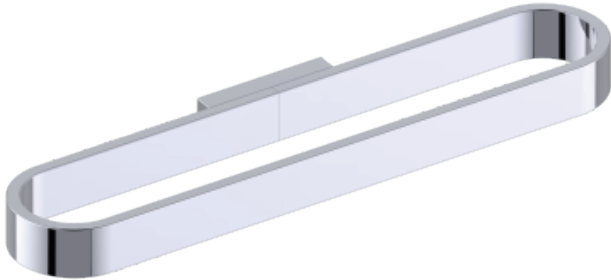

COLOGNE COLLECTION
TOWEL RING
255469

PRODUCT NAME: TOWEL RING

PRODUCT CODE: 255469

MATERIAL: All-brass construction

KEY FEATURES: Contemporary design with strong bold silhouette softened by the rounded corners and curved lines.

STOCKED FINISHES:

- Polished Chrome (99)
- Brushed Nickel (81)
- Polished Nickel (68)
- Matte Black (48)

SPECIAL FINISHES AVAILABLE: 26 options available. Please see our website for full list samples

WARRANTY: