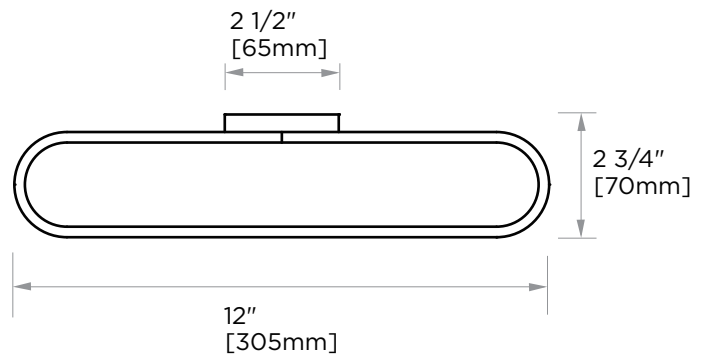

COLOGNE COLLECTION
TOWEL RING
255469

PRODUCT NAME: TOWEL RING

PRODUCT CODE: 255469

MATERIAL: All-brass construction

KEY FEATURES: Contemporary design with strong bold silhouette softened by the rounded corners and curved lines.