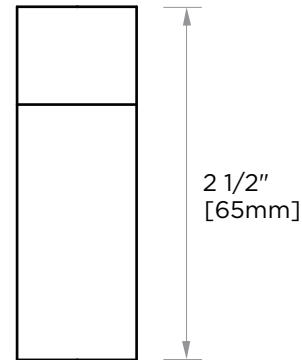

COLOGNE COLLECTION

ROBE HOOK

255130

7/8"
[22mm]

PRODUCT NAME: ROBE HOOK

PRODUCT CODE: 255130

MATERIAL: All-brass construction

KEY FEATURES: Contemporary design with strong bold silhouette softened by the rounded corners and curved lines.

WARRANTY:

Lifetime Limited (Residential Use)
One Year (Commercial Use)

3/8"
[10mm]

NOTE: Dimensions and specifications are subject to change without notice.