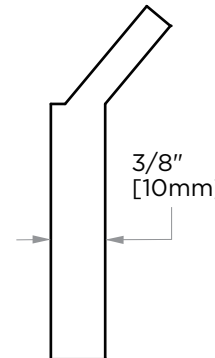

COLOGNE COLLECTION

ROBE HOOK

255130

7/8"
[22mm]

PRODUCT NAME: ROBE HOOK

PRODUCT CODE: 255130

MATERIAL: All-brass construction

KEY FEATURES: Contemporary design with strong bold silhouette softened by the rounded corners and curved lines.

WARRANTY:

Lifetime Limited (Residential Use)
One Year (Commercial Use)

3/8"
[10mm]

NOTE: Dimensions and specifications are subject to change without notice.