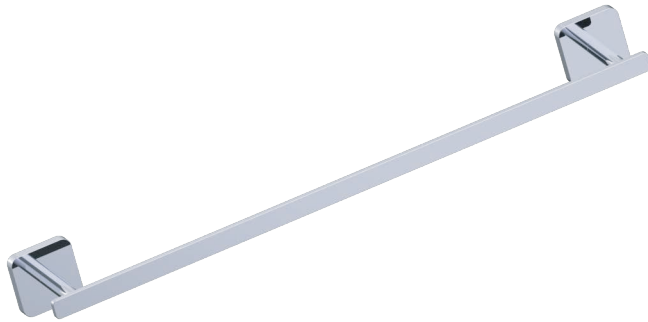

MILAN COLLECTION
TOWEL BAR 24"
254240

PRODUCT NAME: TOWEL BAR 24"

PRODUCT CODE: 254240

MATERIAL: All-brass construction

KEY FEATURES: Contemporary design. Clean linear statement combined with engineered curves.