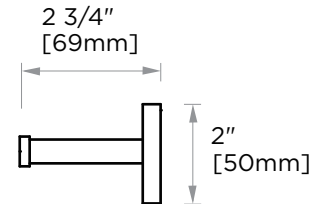

MILAN COLLECTION
TOWEL BAR 24"
254240

PRODUCT NAME: TOWEL BAR 24"

PRODUCT CODE: 254240

MATERIAL: All-brass construction

KEY FEATURES: Contemporary design. Clean linear statement combined with engineered curves.