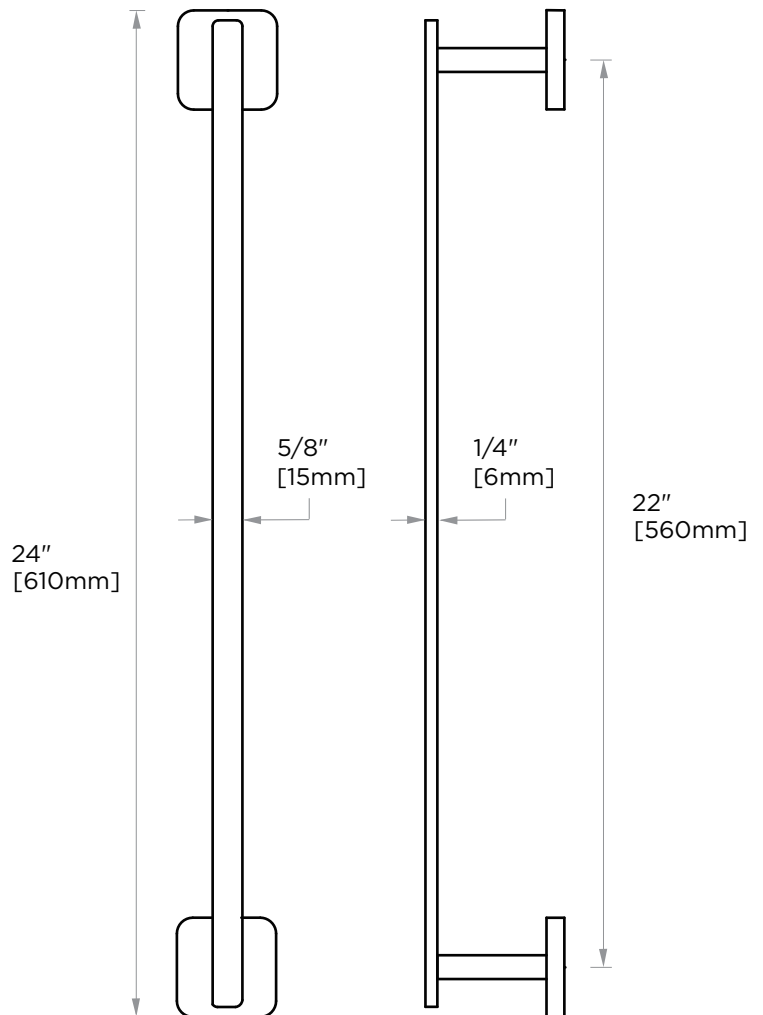

WARRANTY:

Lifetime Limited (Residential Use)
One Year (Commercial Use)

NOTE: Dimensions and specifications are subject to change without notice.