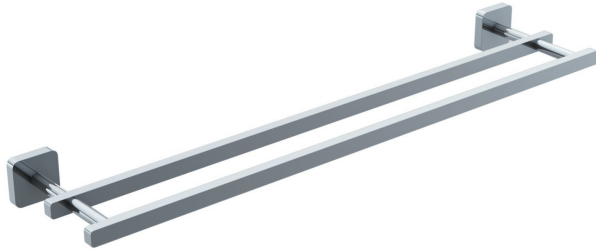

MILAN COLLECTION
DOUBLE TOWEL
BAR 18"
254182

PRODUCT NAME: DOUBLE TOWEL BAR 18"

PRODUCT CODE: 254182

MATERIAL: All-brass construction

KEY FEATURES: Contemporary design. Clean linear statement combined with engineered curves.