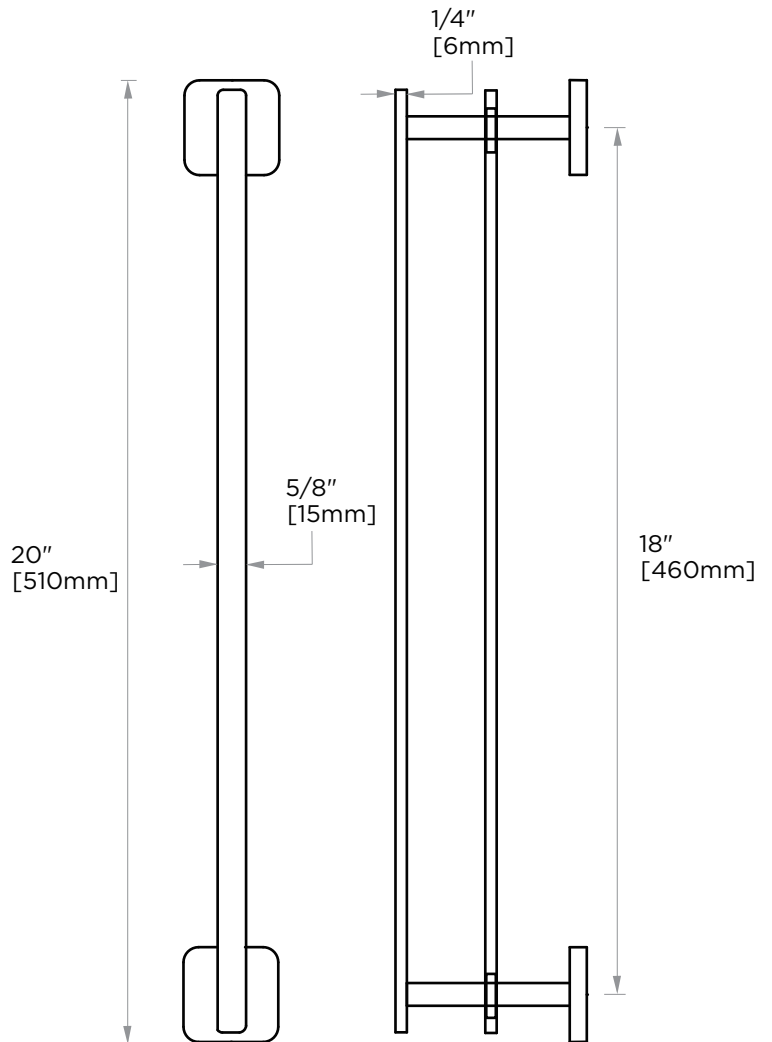

MILAN COLLECTION
DOUBLE TOWEL
BAR 18"
254182

PRODUCT NAME: DOUBLE TOWEL BAR 18"

PRODUCT CODE: 254182

MATERIAL: All-brass construction

KEY FEATURES: Contemporary design. Clean linear statement combined with engineered curves.

NOTE: Dimensions and specifications are subject to change without notice.