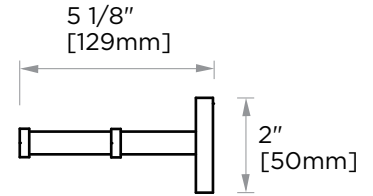

MILAN COLLECTION
DOUBLE TOWEL
BAR 18"
254182

PRODUCT NAME: DOUBLE TOWEL BAR 18"

PRODUCT CODE: 254182

MATERIAL: All-brass construction

KEY FEATURES: Contemporary design. Clean linear statement combined with engineered curves.

NOTE: Dimensions and specifications are subject to change without notice.