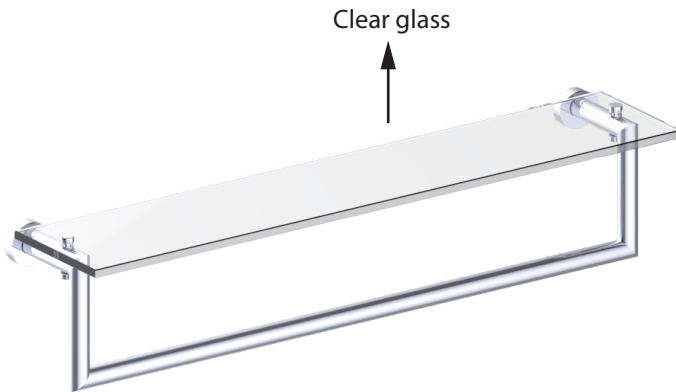

OSLO COLLECTION
GLASS SHELF
144678

Clear glass

PRODUCT NAME: GLASS SHELF

PRODUCT CODE: 144678

MATERIAL: All-brass construction

KEY FEATURES: Contemporary design.
Round minimalist look.

STOCKED FINISHES:

- Polished Chrome (99)
- Brushed Nickel (81)
- Polished Nickel (68)
- Matte Black (48)