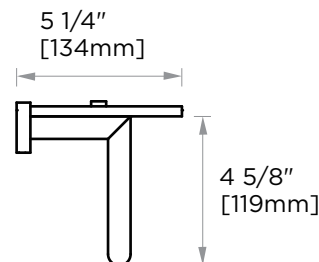

WARRANTY:

Lifetime Limited (Residential Use)
One Year (Commercial Use)

NOTE: Dimensions and specifications are subject to change without notice.