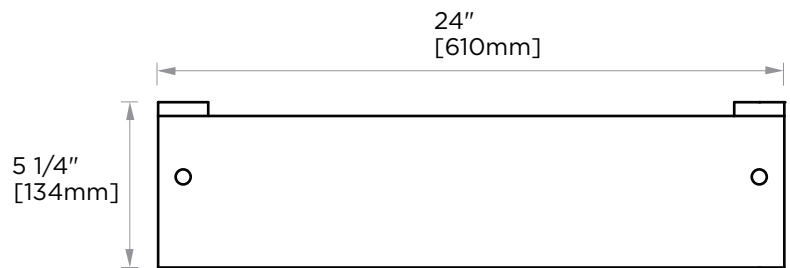

OSLO COLLECTION
GLASS SHELF
144678

Clear glass

PRODUCT NAME: GLASS SHELF

PRODUCT CODE: 144678

MATERIAL: All-brass construction

KEY FEATURES: Contemporary design.
Round minimalist look.

STOCKED FINISHES:

- Polished Chrome (99)
- Brushed Nickel (81)
- Polished Nickel (68)
- Matte Black (48)