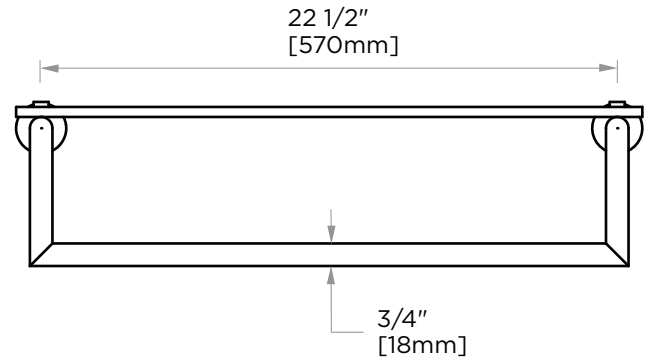

OSLO COLLECTION
GLASS SHELF
144678

Clear glass

PRODUCT NAME: GLASS SHELF

PRODUCT CODE: 144678

MATERIAL: All-brass construction

KEY FEATURES: Contemporary design.
Round minimalist look.

STOCKED FINISHES:

- Polished Chrome (99)
- Brushed Nickel (81)
- Polished Nickel (68)
- Matte Black (48)