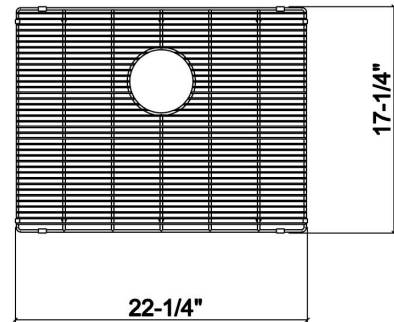

200933 | GRID

STAINLESS STEEL SINK ACCESSORY

Specifications

Model	200933
Collection	Grid
Compatible bowl dimension	23" x 18"
Overall dimensions	21 7/8" x 17 1/4" x 1 1/4"

Features

- Fits SocialCorner collection sink
- Ideal for rinsing or draining food, or simply protecting the sink surface from scratching
- Rubber-tipped footings for better stability and protection
- Rubber protectors on all corners to protect from scratching bowl sides
- Corrosion resistant and 304 series stainless steel (18/10)