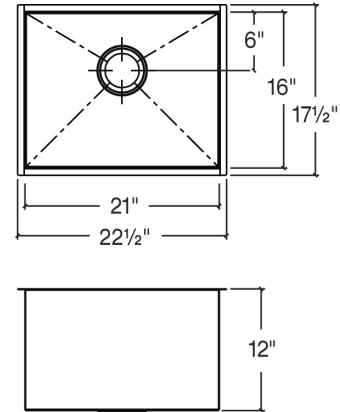

### Specifications

Model	003673
Collection	UrbanEdge®
Bowl dimensions	21" × 16" × 12"
Overall dimensions	22 1/2" × 17 1/2" × 12"
Recommended cabinet	27"