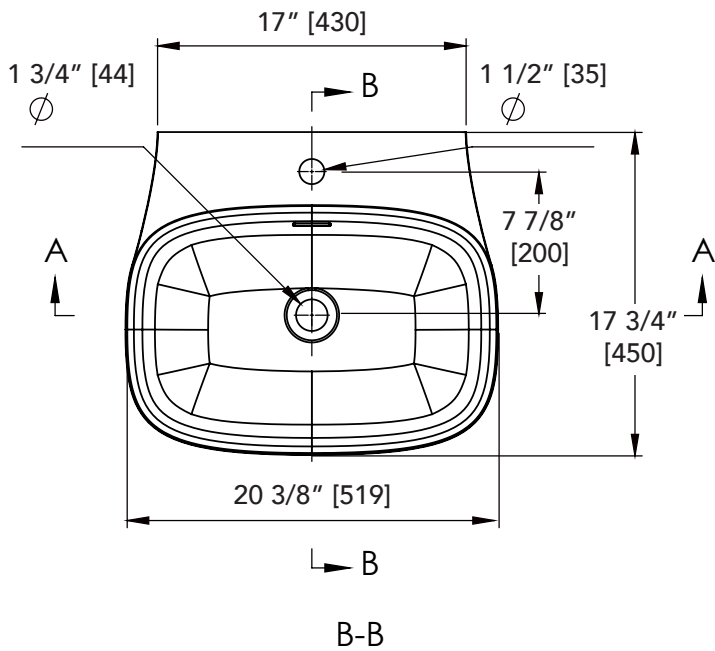

20" Jasper Pedestal Sink

JAMES MARTIN VANITIES

130-V20-GW

Top