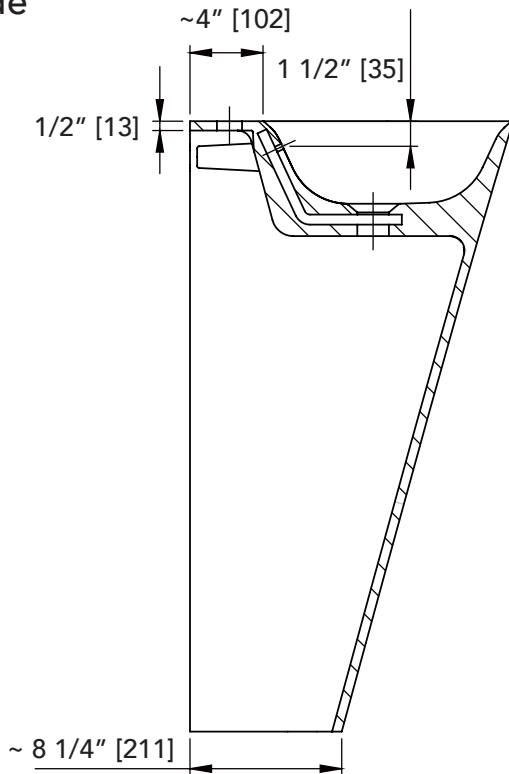

20" Jasper Pedestal Sink

JAMES MARTIN VANITIES

130-V20-GW

Top

Front

Side

Back