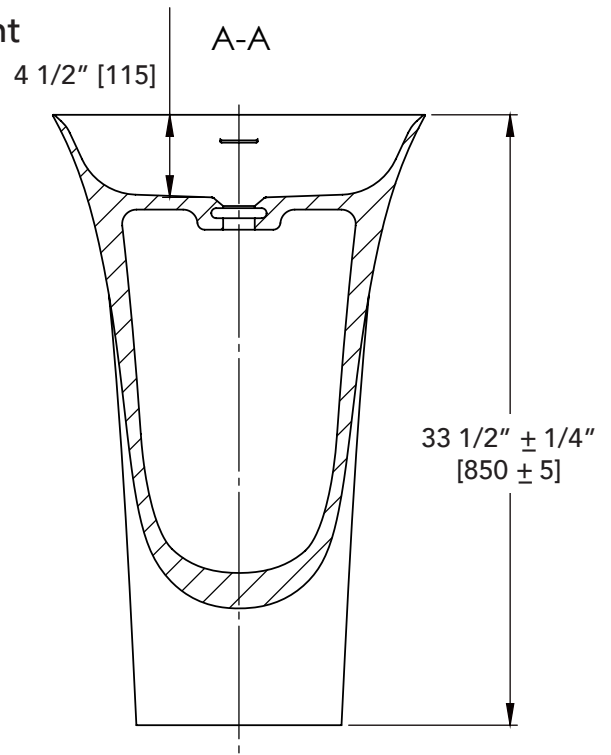

## Features

- Material: Mineral Composite Stone
- Column/Pedestal Style Integrated Sink
- 4" Deep, surface area behind sink
- Single Hole Faucet with 1-3/4" Drain Opening
- Requires: Flexible, expandible P-trap (not included)
- Mounting Type: Secures to wall bracket (included)
- Integrated Overflow
- Open Back Design

## Dimensions:

Width: 20-3/8" (517.52 mm)  
Depth: 17-3/4" (450.85 mm)  
Height: 33-1/2" (851 mm)  
Weight: 79 lbs. (35.8 kg.)

# 20" Jasper Pedestal Sink

JAMES MARTIN VANITIES

130-V20-GW

## Side