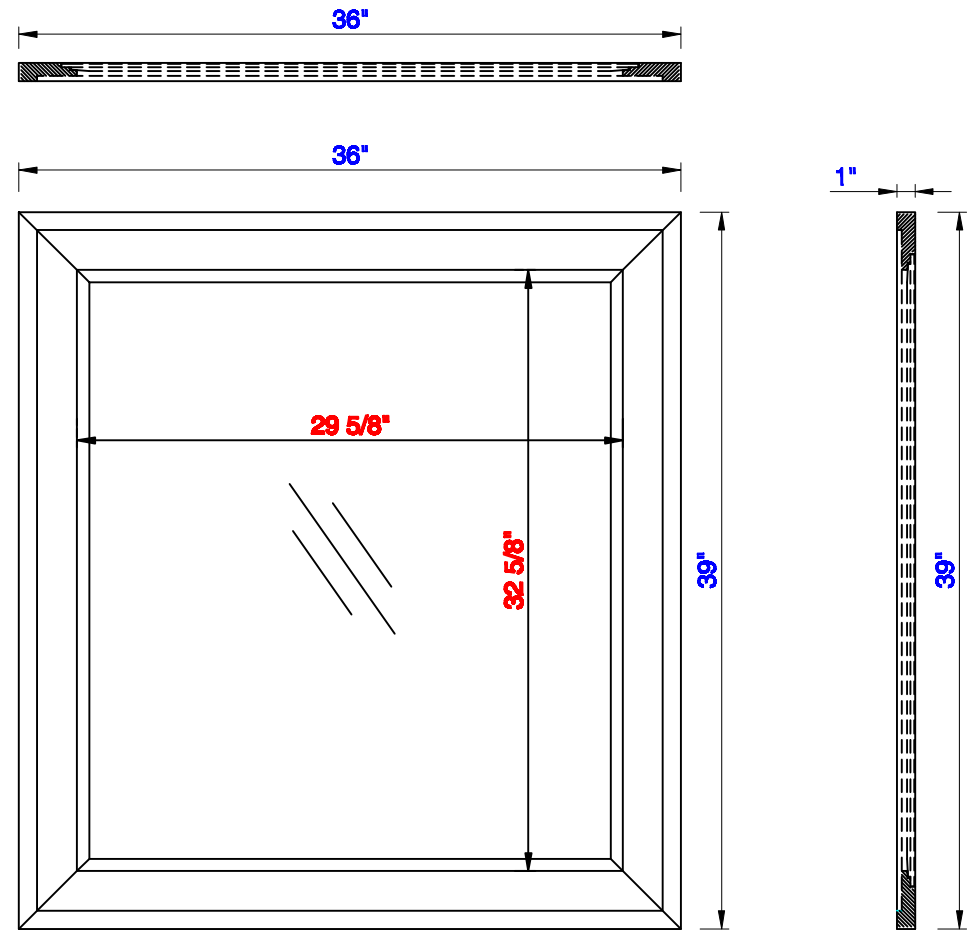

36"

Item Number:
E444-M36-MCA
E444-M36-GW

JAMES MARTIN

VANITIES™

Addison 36" Mirror
Diagrams with Dimensions
page 01 of 01

914mm

Item Number:
E444-M36-MCA
E444-M36-GW

JAMES MARTIN

VANITIES™

Addison 914mm Mirror
Diagrams with Dimensions
page 01 of 01