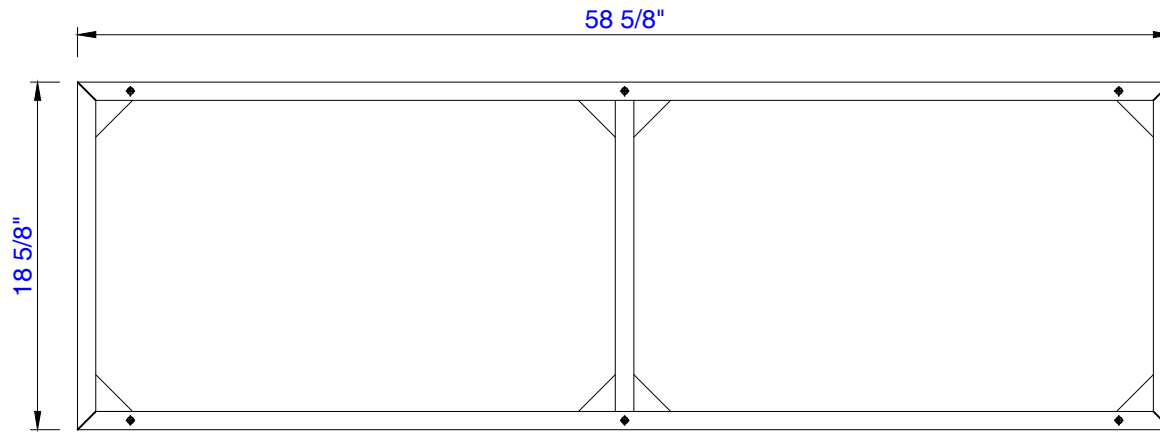

59"

Item Number:
389-B59-GLD
389-B59-MBK
389-B59-STD

JAMES MARTIN

VANITIES™

Columbia /Mercer Island 59"
Vanity Cabinet Floor Stand
Diagrams with Dimensions
page 02 of 03