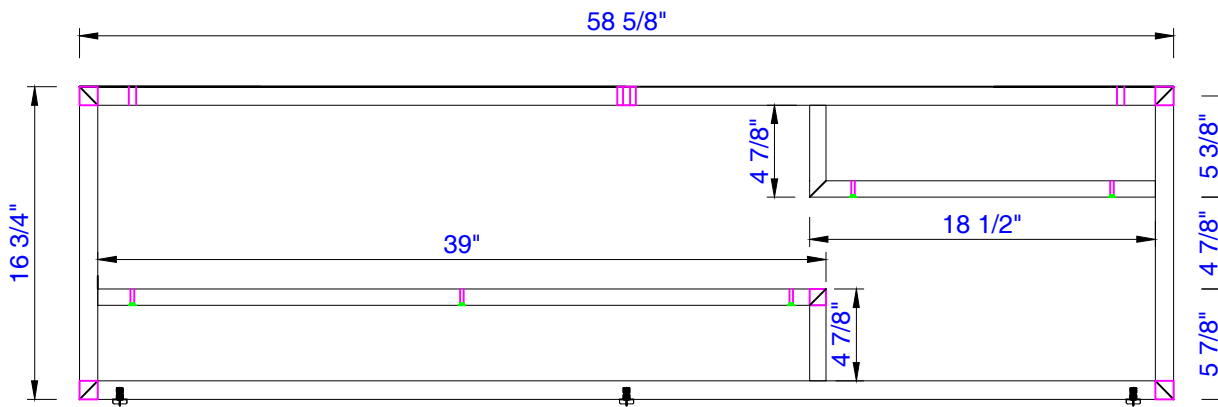

59"

Item Number:
389-B59-GLD
389-B59-MBK
389-B59-STD

JAMES MARTIN

VANITIES™

Columbia /Mercer Island 59"
Vanity Cabinet Floor Stand
Diagrams with Dimensions
page 01 of 03