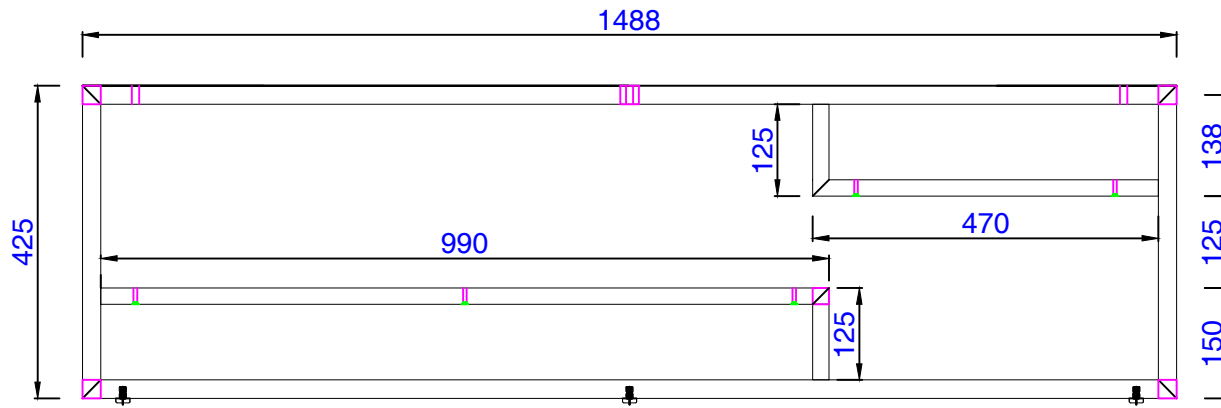

1499mm

Item Number:
389-B59-GLD
389-B59-MBK
389-B59-STD

JAMES MARTIN

VANITIES™

Columbia /Mercer Island 1499mm
Vanity Cabinet Floor Stand
Diagrams with Dimensions
page 01 of 03