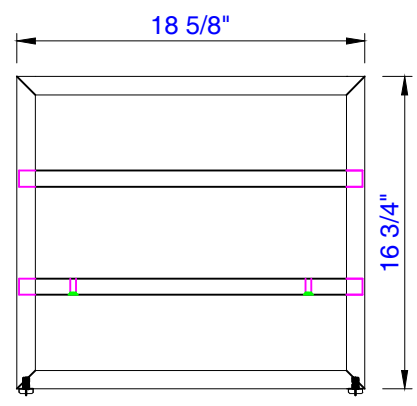

59"

Item Number:
389-B59-GLD
389-B59-MBK
389-B59-STD

JAMES MARTIN

VANITIES™

Columbia /Mercer Island 59"
Vanity Cabinet Floor Stand
Diagrams with Dimensions
page 03 of 03