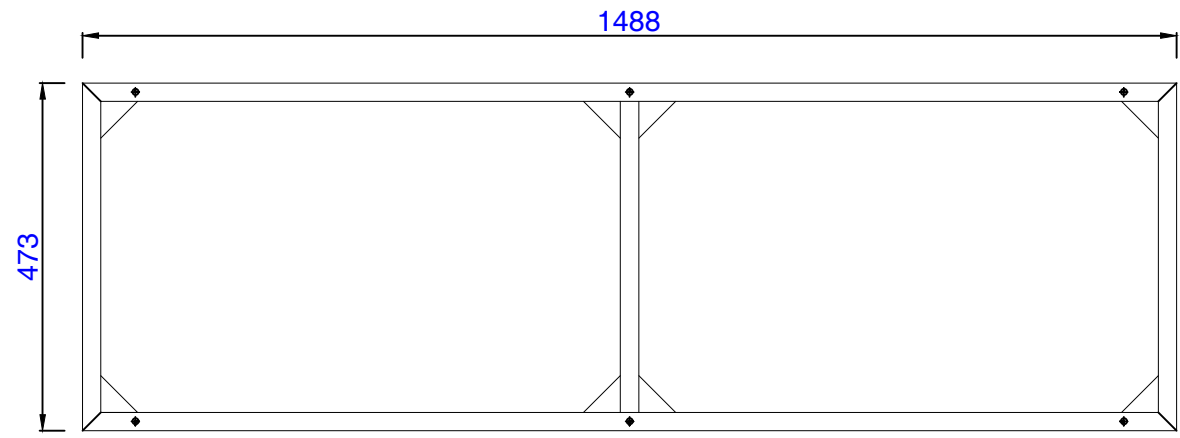

1499mm

Item Number:
389-B59-GLD
389-B59-MBK
389-B59-STD

JAMES MARTIN

VANITIES™

Columbia /Mercer Island 1499mm
Vanity Cabinet Floor Stand
Diagrams with Dimensions
page 02 of 03