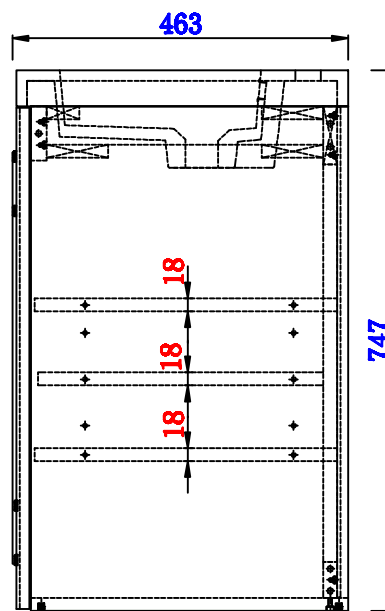

Version:202009

24"

Item Number:
E110-V24-MCA
E110-V24-GW
E110-V24-GSM

JAMES MARTIN

VANITIES™

Alicante 24" Single Vanity Cabinet
Diagrams with Dimensions
page 03 of 03

NOTE ONE: Countertop with integrated sink is shown on this cabinet
NOTE TWO: This vanity does not have a Backsplash.

610mm

Item Number:
E110-V24-MCA
E110-V24-GW
E110-V24-GSM

JAMES MARTIN

VANITIES™

Alicante 610mm Single Vanity Cabinet
Diagrams with Dimensions
page 01 of 03

NOTE ONE: Countertop with integrated sink is shown on this cabinet
NOTE TWO: This vanity does not have a Backsplash.

Version:202009

Item Number:
E110-V24-MCA
E110-V24-GW
E110-V24-GSM

NOTE ONE: Countertop with integrated sink is shown on this cabinet.

610mm

Item Number:
E110-V24-MCA
E110-V24-GW
E110-V24-GSM

JAMES MARTIN

VANITIES™

Alicante 610mm Single Vanity Cabinet
Diagrams with Dimensions
page 03 of 03

NOTE ONE: Countertop with integrated sink is shown on this cabinet
NOTE TWO: This vanity does not have a Backsplash.

Version:202009