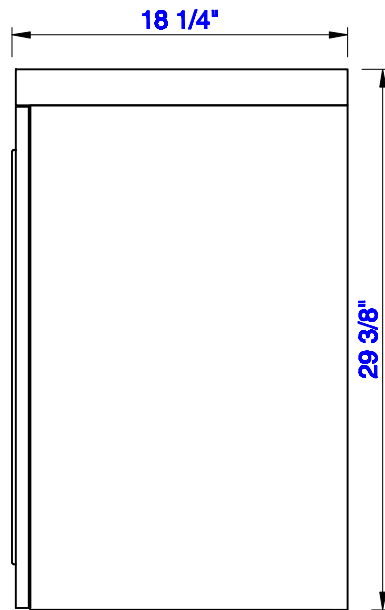

24"

Item Number:
E110-V24-MCA
E110-V24-GW
E110-V24-GSM

JAMES MARTIN

VANITIES™

Alicante 24" Single Vanity Cabinet
Diagrams with Dimensions
page 01 of 03

NOTE ONE: Countertop with integrated sink is shown on this cabinet
NOTE TWO: This vanity does not have a Backsplash.

24"

Item Number:
E110-V24-MCA
E110-V24-GW
E110-V24-GSM

JAMES MARTIN

VANITIES™

Alicante 24" Single Vanity Cabinet
Diagrams with Dimensions
page 02 of 03

NOTE ONE: Countertop with integrated sink is shown on this cabinet.

Version:202009

24"

Item Number:
E110-V24-MCA
E110-V24-GW
E110-V24-GSM

JAMES MARTIN

VANITIES™

Alicante 24" Single Vanity Cabinet
Diagrams with Dimensions
page 03 of 03

NOTE ONE: Countertop with integrated sink is shown on this cabinet
NOTE TWO: This vanity does not have a Backsplash.

610mm

Item Number:
E110-V24-MCA
E110-V24-GW
E110-V24-GSM

JAMES MARTIN

VANITIES™

Alicante 610mm Single Vanity Cabinet
Diagrams with Dimensions
page 01 of 03

NOTE ONE: Countertop with integrated sink is shown on this cabinet
NOTE TWO: This vanity does not have a Backsplash.