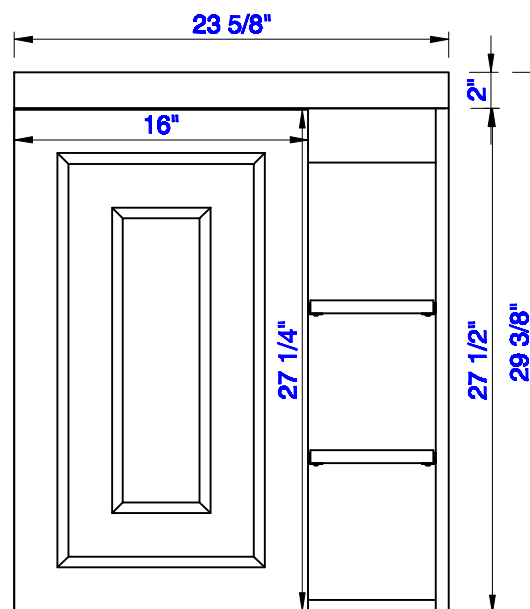

24"

Item Number:
E110-V24-MCA
E110-V24-GW
E110-V24-GSM

JAMES MARTIN

VANITIES™

Alicante 24" Single Vanity Cabinet
Diagrams with Dimensions
page 01 of 03

NOTE ONE: Countertop with integrated sink is shown on this cabinet
NOTE TWO: This vanity does not have a Backsplash.

24"

Item Number:
E110-V24-MCA
E110-V24-GW
E110-V24-GSM

JAMES MARTIN

VANITIES™

Alicante 24" Single Vanity Cabinet
Diagrams with Dimensions
page 02 of 03

NOTE ONE: Countertop with integrated sink is shown on this cabinet.

Version:202009

24"

Item Number:
E110-V24-MCA
E110-V24-GW
E110-V24-GSM

JAMES MARTIN

VANITIES™

Alicante 24" Single Vanity Cabinet
Diagrams with Dimensions
page 03 of 03

NOTE ONE: Countertop with integrated sink is shown on this cabinet
NOTE TWO: This vanity does not have a Backsplash.

610mm

Item Number:
E110-V24-MCA
E110-V24-GW
E110-V24-GSM

JAMES MARTIN

VANITIES™

Alicante 610mm Single Vanity Cabinet
Diagrams with Dimensions
page 01 of 03

NOTE ONE: Countertop with integrated sink is shown on this cabinet
NOTE TWO: This vanity does not have a Backsplash.