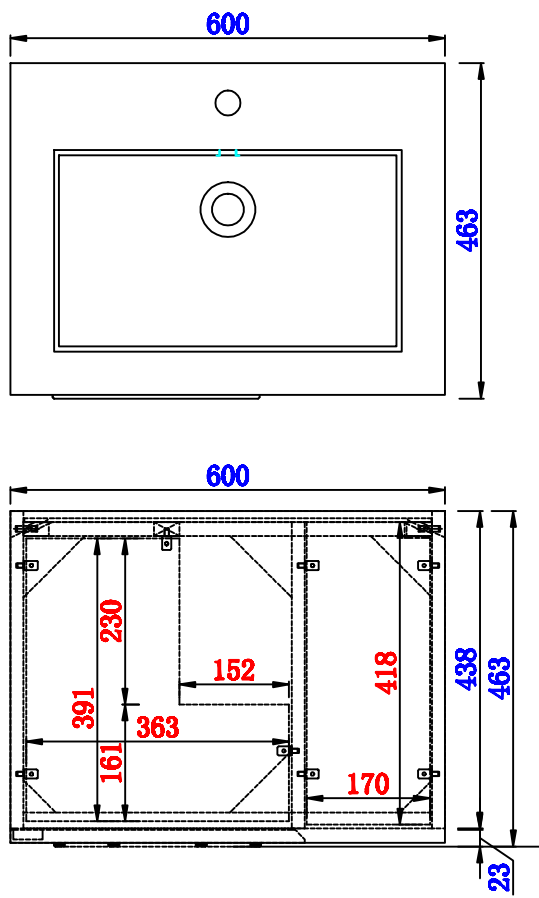

Item Number:
E110-V24-MCA
E110-V24-GW
E110-V24-GSM

NOTE ONE: Countertop with integrated sink is shown on this cabinet.