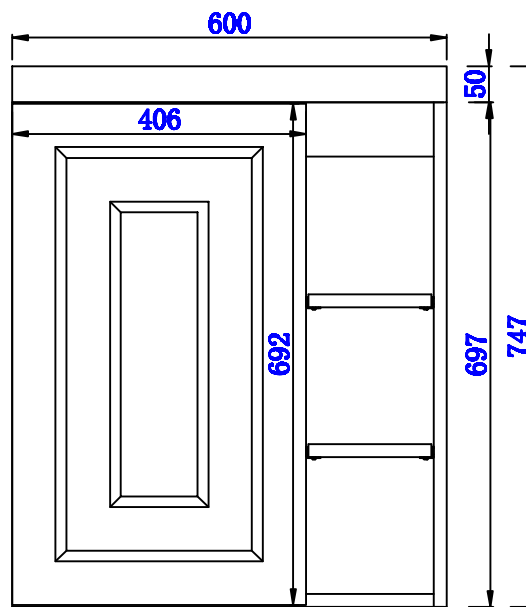

24"

Item Number:
E110-V24-MCA
E110-V24-GW
E110-V24-GSM

JAMES MARTIN

VANITIES™

Alicante 24" Single Vanity Cabinet
Diagrams with Dimensions
page 01 of 03

NOTE ONE: Countertop with integrated sink is shown on this cabinet
NOTE TWO: This vanity does not have a Backsplash.

24"

Item Number:
E110-V24-MCA
E110-V24-GW
E110-V24-GSM

JAMES MARTIN

VANITIES™

Alicante 24" Single Vanity Cabinet
Diagrams with Dimensions
page 02 of 03

NOTE ONE: Countertop with integrated sink is shown on this cabinet.

Version:202009

24"

Item Number:
E110-V24-MCA
E110-V24-GW
E110-V24-GSM

JAMES MARTIN

VANITIES™

Alicante 24" Single Vanity Cabinet
Diagrams with Dimensions
page 03 of 03

NOTE ONE: Countertop with integrated sink is shown on this cabinet
NOTE TWO: This vanity does not have a Backsplash.

610mm

Item Number:
E110-V24-MCA
E110-V24-GW
E110-V24-GSM

JAMES MARTIN

VANITIES™

Alicante 610mm Single Vanity Cabinet
Diagrams with Dimensions
page 01 of 03

NOTE ONE: Countertop with integrated sink is shown on this cabinet
NOTE TWO: This vanity does not have a Backsplash.