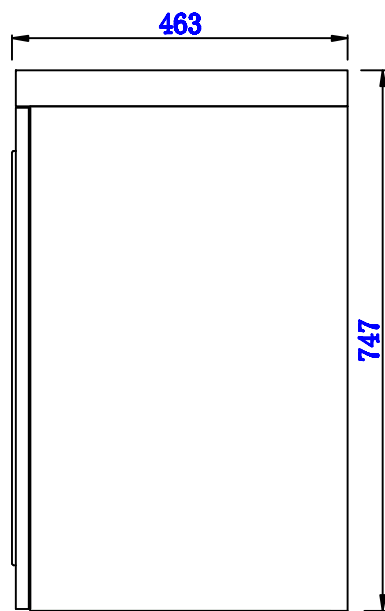

610mm

Item Number:
E110-V24-MCA
E110-V24-GW
E110-V24-GSM

JAMES MARTIN

VANITIES™

Alicante 610mm Single Vanity Cabinet
Diagrams with Dimensions
page 03 of 03

NOTE ONE: Countertop with integrated sink is shown on this cabinet
NOTE TWO: This vanity does not have a Backsplash.

Version:202009