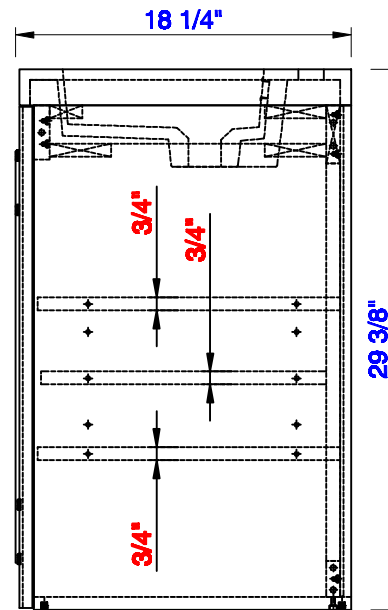

24"

Item Number:
E110-V24-MCA
E110-V24-GW
E110-V24-GSM

JAMES MARTIN

VANITIES™

Alicante 24" Single Vanity Cabinet
Diagrams with Dimensions
page 01 of 03

NOTE ONE: Countertop with integrated sink is shown on this cabinet
NOTE TWO: This vanity does not have a Backsplash.

24"

Item Number:
E110-V24-MCA
E110-V24-GW
E110-V24-GSM

JAMES MARTIN

VANITIES™

Alicante 24" Single Vanity Cabinet
Diagrams with Dimensions
page 02 of 03

NOTE ONE: Countertop with integrated sink is shown on this cabinet.

Version:202009

24"

Item Number:
E110-V24-MCA
E110-V24-GW
E110-V24-GSM

JAMES MARTIN

VANITIES™

Alicante 24" Single Vanity Cabinet
Diagrams with Dimensions
page 03 of 03

NOTE ONE: Countertop with integrated sink is shown on this cabinet
NOTE TWO: This vanity does not have a Backsplash.

610mm

Item Number:
E110-V24-MCA
E110-V24-GW
E110-V24-GSM

JAMES MARTIN

VANITIES™

Alicante 610mm Single Vanity Cabinet
Diagrams with Dimensions
page 01 of 03

NOTE ONE: Countertop with integrated sink is shown on this cabinet
NOTE TWO: This vanity does not have a Backsplash.