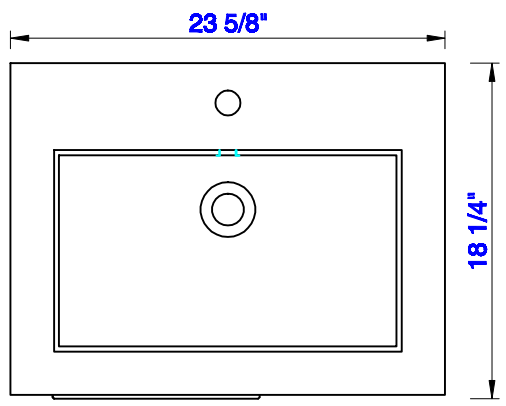

24"

Item Number:
E110-V24-MCA
E110-V24-GW
E110-V24-GSM

JAMES MARTIN

VANITIES™

Alicante 24" Single Vanity Cabinet
Diagrams with Dimensions
page 01 of 03

NOTE ONE: Countertop with integrated sink is shown on this cabinet
NOTE TWO: This vanity does not have a Backsplash.

24"

Item Number:
E110-V24-MCA
E110-V24-GW
E110-V24-GSM

JAMES MARTIN

VANITIES™

Alicante 24" Single Vanity Cabinet
Diagrams with Dimensions
page 02 of 03

NOTE ONE: Countertop with integrated sink is shown on this cabinet.

Version:202009

24"

Item Number:
E110-V24-MCA
E110-V24-GW
E110-V24-GSM

JAMES MARTIN

VANITIES™

Alicante 24" Single Vanity Cabinet
Diagrams with Dimensions
page 03 of 03

NOTE ONE: Countertop with integrated sink is shown on this cabinet
NOTE TWO: This vanity does not have a Backsplash.

610mm

Item Number:
E110-V24-MCA
E110-V24-GW
E110-V24-GSM

JAMES MARTIN

VANITIES™

Alicante 610mm Single Vanity Cabinet
Diagrams with Dimensions
page 01 of 03

NOTE ONE: Countertop with integrated sink is shown on this cabinet
NOTE TWO: This vanity does not have a Backsplash.