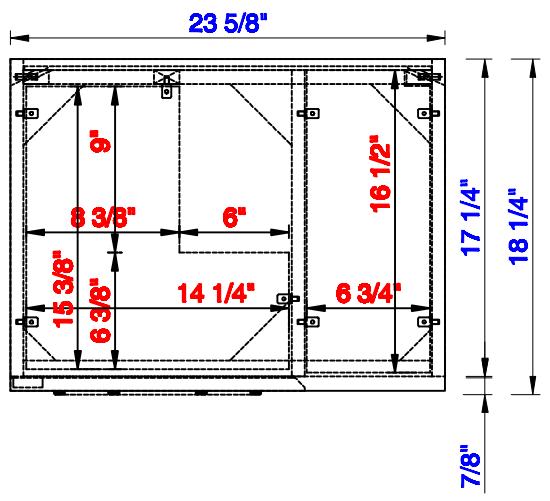

24"

Item Number:
E110-V24-MCA
E110-V24-GW
E110-V24-GSM

JAMES MARTIN

VANITIES™

Alicante 24" Single Vanity Cabinet
Diagrams with Dimensions
page 01 of 03

NOTE ONE: Countertop with integrated sink is shown on this cabinet
NOTE TWO: This vanity does not have a Backsplash.

24"

Item Number:
E110-V24-MCA
E110-V24-GW
E110-V24-GSM

JAMES MARTIN

VANITIES™

Alicante 24" Single Vanity Cabinet
Diagrams with Dimensions
page 02 of 03

NOTE ONE: Countertop with integrated sink is shown on this cabinet.

Version:202009

24"

Item Number:
E110-V24-MCA
E110-V24-GW
E110-V24-GSM

JAMES MARTIN

VANITIES™

Alicante 24" Single Vanity Cabinet
Diagrams with Dimensions
page 03 of 03

NOTE ONE: Countertop with integrated sink is shown on this cabinet
NOTE TWO: This vanity does not have a Backsplash.

610mm

Item Number:
E110-V24-MCA
E110-V24-GW
E110-V24-GSM

JAMES MARTIN

VANITIES™

Alicante 610mm Single Vanity Cabinet
Diagrams with Dimensions
page 01 of 03

NOTE ONE: Countertop with integrated sink is shown on this cabinet
NOTE TWO: This vanity does not have a Backsplash.