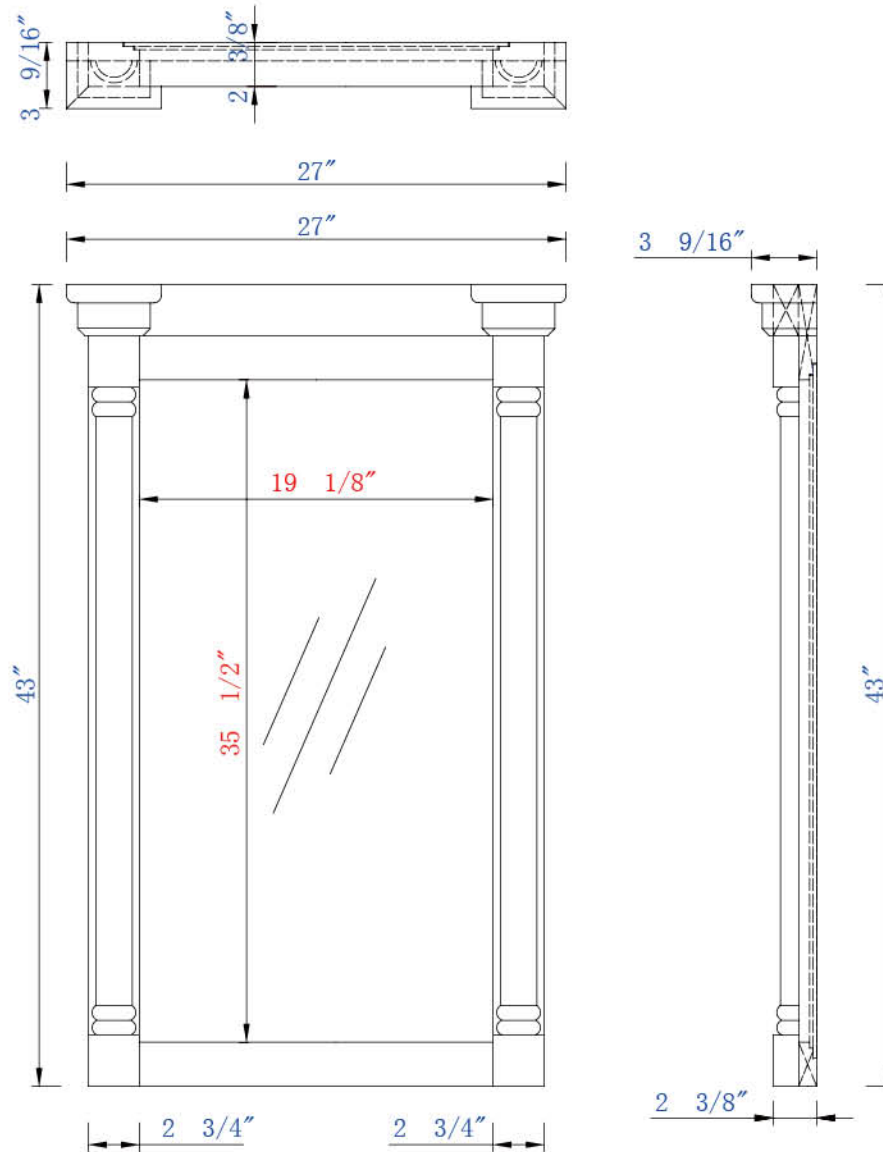

27"

Item Number:

238-107-5911
238-107-M27-CWH
238-107-M27-UGR

JAMES MARTIN

VANITIES

Savannah /Providence 27 " Mirror

Diagrams with Dimensions
page 01 of 01

686mm

Item Number:

238-107-5911
238-107-M27-CWH
238-107-M27-UGR

JAMES MARTIN

VANITIES

Savannah /Providence 686mm Mirror

Diagrams with Dimensions
page 01 of 01