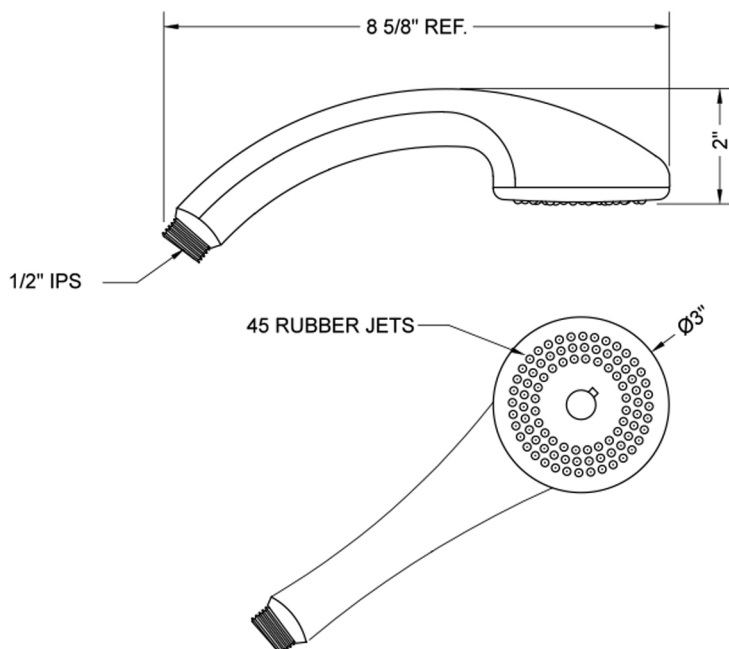

Maya Handshower-1.75 GPM

Model #: S421-1.75-

FEATURES:

- Single function handshower with 3" face
- 1/2" IPS male threads
- Comfortable ergonomic design

AVAILABLE FINISHES:

Polished Chrome (PCH)	Satin Chrome (SC)	Bronze Umber (BU)
Satin Nickel (SN)	Pewter (PEW)	Caramel Bronze (CB)
Polished Nickel (PN)	Antique Brass (AB)	Antique Copper (ACU)
Oil-Rubbed Bronze (ORB)	Polished Brass (PB)	Polished Copper (PCU)
Vintage Bronze (VB)	Satin Brass (SB)	Matte Black (MBK)
Satin Gold (SG)	Polished Gold (PG)	Black Nickel (BKN)
Satin Cooper (SCU)		

SPECIFICATION DRAWING:

SPRAY PATTERNS: