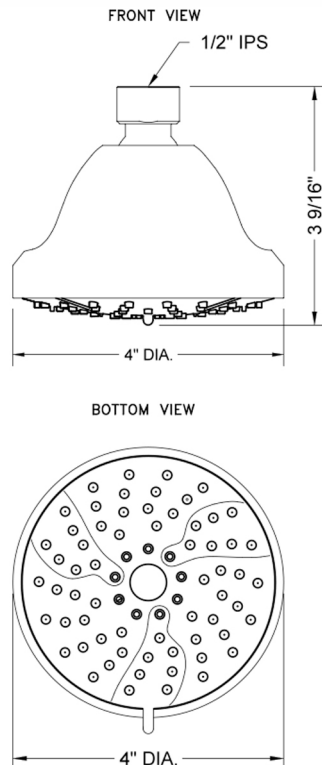

# SHOWERALL® 4 Function Showerhead with JX7® Technology with Pause Control

Model #: S163-

**JACLO**  
Confidence from start to finish.™

## FEATURES:

- 4" diameter 4 function showerhead with pause control to conserve water
- Pause control is not a positive shut-off
- 1/2" IPS adjustable brass ball joint to adjust angle of showerhead
- Available flow rates: 2.5, 2.0, 1.75 & 1.5 GPM
- 2.0 GPM—WaterSense approved
- JX7® Technology

## SPECIFICATION DRAWING: