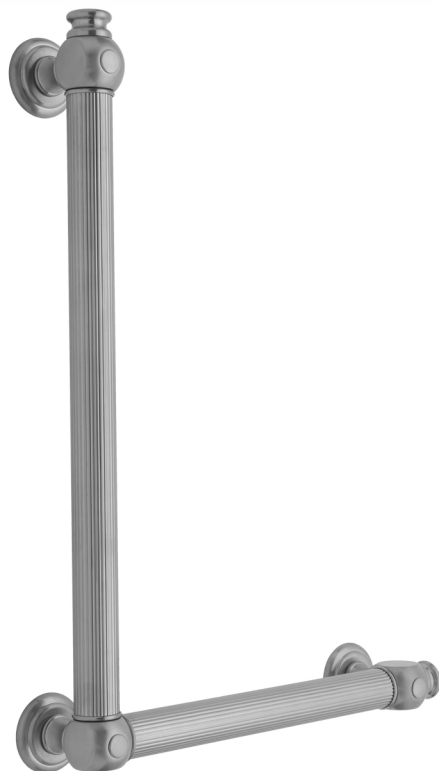

G61 24H x 16W 90° Right Hand Grab Bar

Model #: **G61-24H-16W-RH-**

FEATURES:

- ADA compliant when properly installed
- All brass construction, fully polished & plated
- All grab bars can be custom sized. Contact JACLO for pricing & availability
- Optional handshower sliders and toilet paper/wash cloth holders can be added only upon initial order
- Grab bars over 32" REQUIRE a middle post

AVAILABLE FINISHES:

Polished Chrome (PCH)	Satin Chrome (SC)	Bronze Umber (BU)
Satin Nickel (SN)	Pewter (PEW)	Caramel Bronze (CB)
Polished Nickel (PN)	Antique Brass (AB)	Antique Copper (ACU)
Oil-Rubbed Bronze (ORB)	Polished Brass (PB)	Polished Copper (PCU)
Vintage Bronze (VB)	Satin Brass (SB)	Rose Gold (RG)
Matte Black (MBK)	Satin Gold (SG)	Polished Gold (PG)
Black Nickel (BKN)	Bombay Gold (BG)	Jewelers Gold (JG)
Europa Bronze (EB)	White (WH)	Sedona Beige (SDB)
Tristan Brass (TB)	Unlacquered Brass (ULB)	Satin Cooper (SCU)

SPECIFICATION DRAWING:

BRASS LUXURY GRAB BAR			
PART. #	DESCRIPTION	A H	B W
G61-12H-12W	CENTER TO CENTER	12"	12"
G61-12H-16W	CENTER TO CENTER	12"	16"
G61-12H-24W	CENTER TO CENTER	12"	24"
G61-12H-32W	CENTER TO CENTER	12"	32"
G61-16H-12W	CENTER TO CENTER	16"	12"
G61-16H-16W	CENTER TO CENTER	16"	16"
G61-16H-24W	CENTER TO CENTER	16"	24"
G61-16H-32W	CENTER TO CENTER	16"	32"
G61-24H-12W	CENTER TO CENTER	24"	12"
G61-24H-16W	CENTER TO CENTER	24"	16"
G61-24H-24W	CENTER TO CENTER	24"	24"
G61-24H-32W	CENTER TO CENTER	24"	32"
G61-32H-12W	CENTER TO CENTER	32"	12"
G61-32H-16W	CENTER TO CENTER	32"	16"
G61-32H-24W	CENTER TO CENTER	32"	24"
G61-32H-32W	CENTER TO CENTER	32"	32"