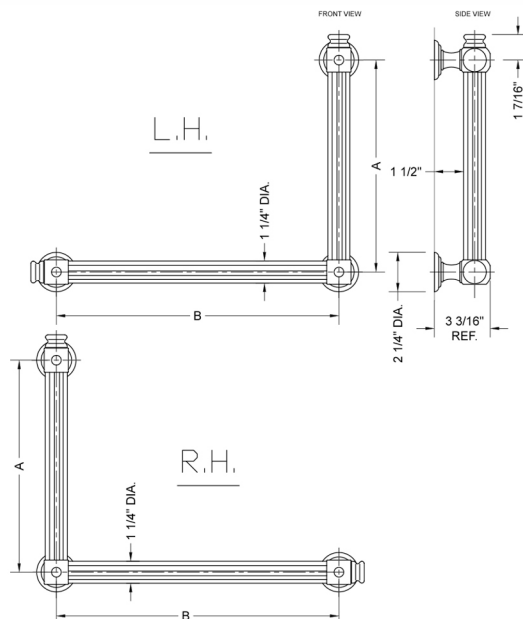

G61 24H x 16W 90° Right Hand Grab Bar

Model #: **G61-24H-16W-RH-**

FEATURES:

- ADA compliant when properly installed
- All brass construction, fully polished & plated
- All grab bars can be custom sized. Contact JACLO for pricing & availability
- Optional handshower sliders and toilet paper/wash cloth holders can be added only upon initial order
- Grab bars over 32" REQUIRE a middle post

SPECIFICATION DRAWING:

BRASS LUXURY GRAB BAR			
PART. #	DESCRIPTION	A H	B W
G61-12H-12W	CENTER TO CENTER	12"	12"
G61-12H-16W	CENTER TO CENTER	12"	16"
G61-12H-24W	CENTER TO CENTER	12"	24"
G61-12H-32W	CENTER TO CENTER	12"	32"
G61-16H-12W	CENTER TO CENTER	16"	12"
G61-16H-16W	CENTER TO CENTER	16"	16"
G61-16H-24W	CENTER TO CENTER	16"	24"
G61-16H-32W	CENTER TO CENTER	16"	32"
G61-24H-12W	CENTER TO CENTER	24"	12"
G61-24H-16W	CENTER TO CENTER	24"	16"
G61-24H-24W	CENTER TO CENTER	24"	24"
G61-24H-32W	CENTER TO CENTER	24"	32"
G61-32H-12W	CENTER TO CENTER	32"	12"
G61-32H-16W	CENTER TO CENTER	32"	16"
G61-32H-24W	CENTER TO CENTER	32"	24"
G61-32H-32W	CENTER TO CENTER	32"	32"