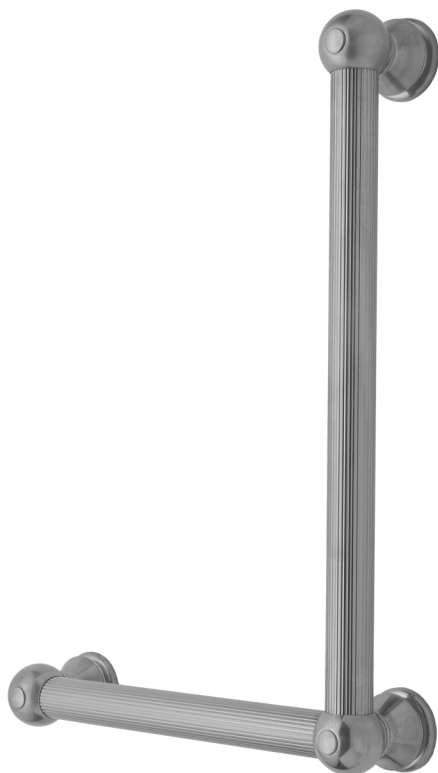

G33 24H x 12W 90° Left Hand Grab Bar

Model #: **G33-24H-12W-LH-**

FEATURES:

- ADA compliant when properly installed
- All brass construction, fully polished & plated
- All grab bars can be custom sized. Contact JACLO for pricing & availability
- Optional handshower sliders and toilet paper/wash cloth holders can be added only upon initial order
- Grab bars over 32" REQUIRE a middle post

AVAILABLE FINISHES:

Polished Chrome (PCH)	Satin Chrome (SC)	Bronze Umber (BU)
Satin Nickel (SN)	Pewter (PEW)	Caramel Bronze (CB)
Polished Nickel (PN)	Antique Brass (AB)	Antique Copper (ACU)
Oil-Rubbed Bronze (ORB)	Polished Brass (PB)	Polished Copper (PCU)
Vintage Bronze (VB)	Satin Brass (SB)	Rose Gold (RG)
Matte Black (MBK)	Satin Gold (SG)	Polished Gold (PG)
Black Nickel (BKN)	Bombay Gold (BG)	Jewelers Gold (JG)
Europa Bronze (EB)	White (WH)	Sedona Beige (SDB)
Tristan Brass (TB)	Unlacquered Brass (ULB)	Satin Cooper (SCU)

SPECIFICATION DRAWING:

BRASS LUXURY GRAB BAR			
PART. #	DESCRIPTION	A H	B W
G33-12H-12W	CENTER TO CENTER	12"	12"
G33-12H-16W	CENTER TO CENTER	12"	16"
G33-12H-24W	CENTER TO CENTER	12"	24"
G33-12H-32W	CENTER TO CENTER	12"	32"
G33-16H-12W	CENTER TO CENTER	16"	12"
G33-16H-16W	CENTER TO CENTER	16"	16"
G33-16H-24W	CENTER TO CENTER	16"	24"
G33-16H-32W	CENTER TO CENTER	16"	32"
G33-24H-12W	CENTER TO CENTER	24"	12"
G33-24H-16W	CENTER TO CENTER	24"	16"
G33-24H-24W	CENTER TO CENTER	24"	24"
G33-24H-32W	CENTER TO CENTER	24"	32"
G33-32H-12W	CENTER TO CENTER	32"	12"
G33-32H-16W	CENTER TO CENTER	32"	16"
G33-32H-24W	CENTER TO CENTER	32"	24"
G33-32H-32W	CENTER TO CENTER	32"	32"