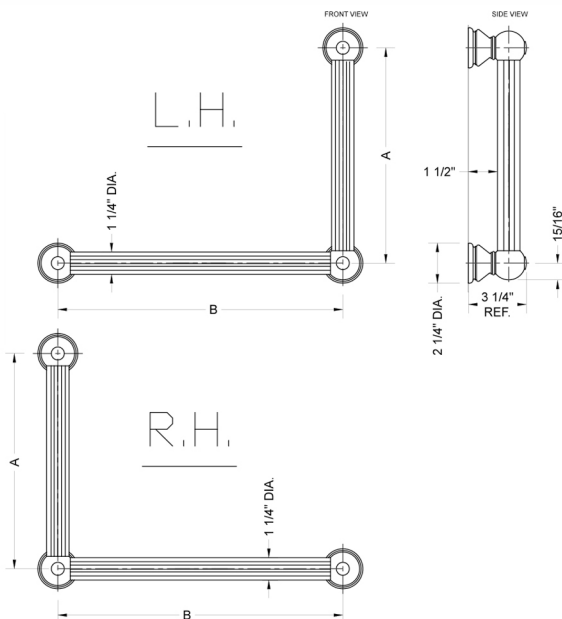

G33 24H x 12W 90° Left Hand Grab Bar

Model #: **G33-24H-12W-LH-**

FEATURES:

- ADA compliant when properly installed
- All brass construction, fully polished & plated
- All grab bars can be custom sized. Contact JACLO for pricing & availability
- Optional handshower sliders and toilet paper/wash cloth holders can be added only upon initial order
- Grab bars over 32" REQUIRE a middle post

SPECIFICATION DRAWING:

BRASS LUXURY GRAB BAR			
PART. #	DESCRIPTION	A H	B W
G33-12H-12W	CENTER TO CENTER	12"	12"
G33-12H-16W	CENTER TO CENTER	12"	16"
G33-12H-24W	CENTER TO CENTER	12"	24"
G33-12H-32W	CENTER TO CENTER	12"	32"
G33-16H-12W	CENTER TO CENTER	16"	12"
G33-16H-16W	CENTER TO CENTER	16"	16"
G33-16H-24W	CENTER TO CENTER	16"	24"
G33-16H-32W	CENTER TO CENTER	16"	32"
G33-24H-12W	CENTER TO CENTER	24"	12"
G33-24H-16W	CENTER TO CENTER	24"	16"
G33-24H-24W	CENTER TO CENTER	24"	24"
G33-24H-32W	CENTER TO CENTER	24"	32"
G33-32H-12W	CENTER TO CENTER	32"	12"
G33-32H-16W	CENTER TO CENTER	32"	16"
G33-32H-24W	CENTER TO CENTER	32"	24"
G33-32H-32W	CENTER TO CENTER	32"	32"