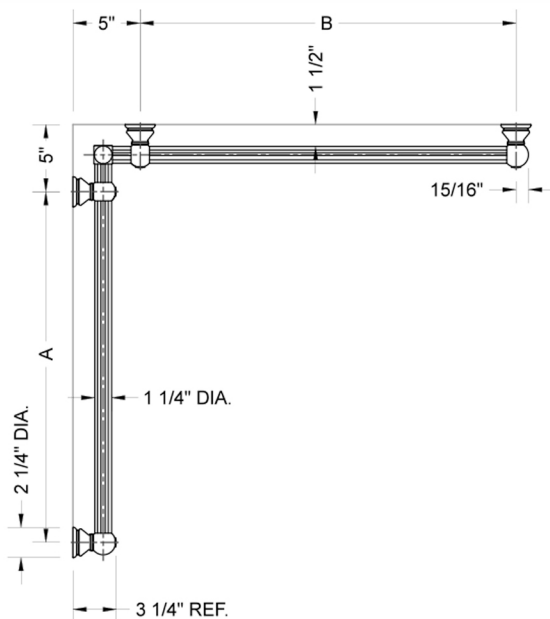

G33 12" x 24" Inside Corner Grab Bar

Model #: G33-12-24-IC-

FEATURES:

- ADA compliant when properly installed
- All brass construction, fully polished & plated
- All grab bars can be custom sized. Contact JACLO for pricing & availability
- Optional handshower sliders and toilet paper/wash cloth holders can be added only upon initial order
- Grab bars over 32" REQUIRE a middle post

SPECIFICATION DRAWING:

BRASS LUXURY GRAB BAR							
PART. #	DESCRIPTION	A	B	PART. #	DESCRIPTION	A	B
G33-12-12-IC	CENTER OF POST	12"	12"	G33-24-36-IC	CENTER OF POST	24"	36"
G33-12-16-IC	CENTER OF POST	12"	16"	G33-24-48-IC	CENTER OF POST	24"	48"
G33-12-24-IC	CENTER OF POST	12"	24"	G33-24-60-IC	CENTER OF POST	24"	60"
G33-12-32-IC	CENTER OF POST	12"	32"				
G33-12-36-IC	CENTER OF POST	12"	36"	G33-32-32-IC	CENTER OF POST	32"	32"
G33-12-48-IC	CENTER OF POST	12"	48"	G33-32-36-IC	CENTER OF POST	32"	36"
G33-12-60-IC	CENTER OF POST	12"	60"	G33-32-48-IC	CENTER OF POST	32"	48"
				G33-32-60-IC	CENTER OF POST	32"	60"
G33-16-16-IC	CENTER OF POST	16"	16"				
G33-16-24-IC	CENTER OF POST	16"	24"	G33-36-36-IC	CENTER OF POST	36"	36"
G33-16-32-IC	CENTER OF POST	16"	32"	G33-36-48-IC	CENTER OF POST	36"	48"
				G33-36-60-IC	CENTER OF POST	36"	60"
G33-16-36-IC	CENTER OF POST	16"	36"				
G33-16-48-IC	CENTER OF POST	16"	48"	G33-48-48-IC	CENTER OF POST	48"	48"
G33-16-60-IC	CENTER OF POST	16"	60"	G33-48-60-IC	CENTER OF POST	48"	60"
G33-24-24-IC	CENTER OF POST	24"	24"	G33-60-60-IC	CENTER OF POST	60"	60"
G33-24-32-IC	CENTER OF POST	24"	32"				