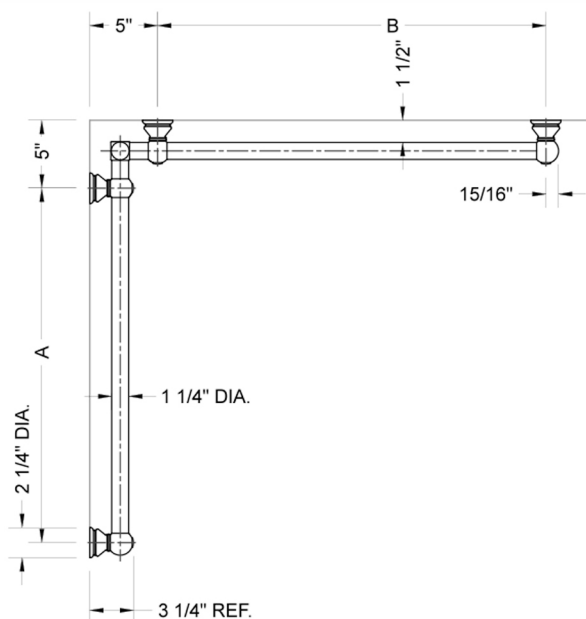

G30 48" x 48" Inside Corner Grab Bar

Model #: **G30-48-48-IC-**

FEATURES:

- ADA compliant when properly installed
- All brass construction, fully polished & plated
- All grab bars can be custom sized. Contact JACLO for pricing & availability
- Optional handshower sliders and toilet paper/wash cloth holders can be added only upon initial order
- Grab bars over 32" REQUIRE a middle post

SPECIFICATION DRAWING:

BRASS LUXURY GRAB BAR							
PART. #	DESCRIPTION	A	B	PART. #	DESCRIPTION	A	B
G30-12-12-IC	CENTER OF POST	12"	12"	G30-24-36-IC	CENTER OF POST	24"	36"
G30-12-16-IC	CENTER OF POST	12"	16"	G30-24-48-IC	CENTER OF POST	24"	48"
G30-12-24-IC	CENTER OF POST	12"	24"	G30-24-60-IC	CENTER OF POST	24"	60"
G30-12-32-IC	CENTER OF POST	12"	32"				
G30-12-36-IC	CENTER OF POST	12"	36"	G30-32-32-IC	CENTER OF POST	32"	32"
G30-12-48-IC	CENTER OF POST	12"	48"	G30-32-36-IC	CENTER OF POST	32"	36"
G30-12-60-IC	CENTER OF POST	12"	60"	G30-32-48-IC	CENTER OF POST	32"	48"
				G30-32-60-IC	CENTER OF POST	32"	60"
G30-16-16-IC	CENTER OF POST	16"	16"				
G30-16-24-IC	CENTER OF POST	16"	24"	G30-36-36-IC	CENTER OF POST	36"	36"
G30-16-32-IC	CENTER OF POST	16"	32"	G30-36-48-IC	CENTER OF POST	36"	48"
				G30-36-60-IC	CENTER OF POST	36"	60"
G30-16-36-IC	CENTER OF POST	16"	36"				
G30-16-48-IC	CENTER OF POST	16"	48"	G30-48-48-IC	CENTER OF POST	48"	48"
G30-16-60-IC	CENTER OF POST	16"	60"	G30-48-60-IC	CENTER OF POST	48"	60"
G30-24-24-IC	CENTER OF POST	24"	24"	G30-60-60-IC	CENTER OF POST	60"	60"
G30-24-32-IC	CENTER OF POST	24"	32"				