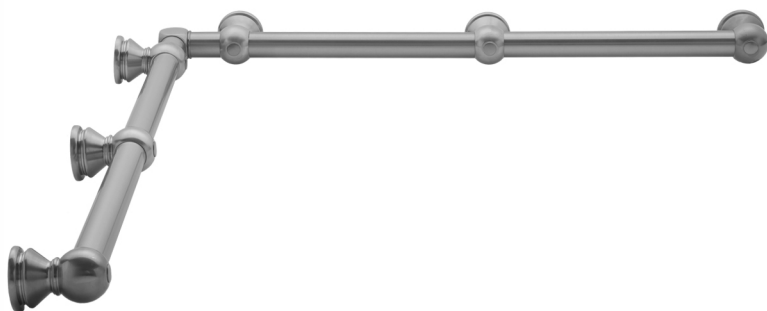

G30 48" x 48" Inside Corner Grab Bar

Model #: **G30-48-48-IC-**

FEATURES:

- ADA compliant when properly installed
- All brass construction, fully polished & plated
- All grab bars can be custom sized. Contact JACLO for pricing & availability
- Optional handshower sliders and toilet paper/wash cloth holders can be added only upon initial order
- Grab bars over 32" REQUIRE a middle post

SPECIFICATION DRAWING:

BRASS LUXURY GRAB BAR							
PART. #	DESCRIPTION	A	B	PART. #	DESCRIPTION	A	B
G30-12-12-IC	CENTER OF POST	12"	12"	G30-24-36-IC	CENTER OF POST	24"	36"
G30-12-16-IC	CENTER OF POST	12"	16"	G30-24-48-IC	CENTER OF POST	24"	48"
G30-12-24-IC	CENTER OF POST	12"	24"	G30-24-60-IC	CENTER OF POST	24"	60"
G30-12-32-IC	CENTER OF POST	12"	32"				
G30-12-36-IC	CENTER OF POST	12"	36"	G30-32-32-IC	CENTER OF POST	32"	32"
G30-12-48-IC	CENTER OF POST	12"	48"	G30-32-36-IC	CENTER OF POST	32"	36"
G30-12-60-IC	CENTER OF POST	12"	60"	G30-32-48-IC	CENTER OF POST	32"	48"
				G30-32-60-IC	CENTER OF POST	32"	60"
G30-16-16-IC	CENTER OF POST	16"	16"				
G30-16-24-IC	CENTER OF POST	16"	24"	G30-36-36-IC	CENTER OF POST	36"	36"
G30-16-32-IC	CENTER OF POST	16"	32"	G30-36-48-IC	CENTER OF POST	36"	48"
				G30-36-60-IC	CENTER OF POST	36"	60"
G30-16-36-IC	CENTER OF POST	16"	36"				
G30-16-48-IC	CENTER OF POST	16"	48"	G30-48-48-IC	CENTER OF POST	48"	48"
G30-16-60-IC	CENTER OF POST	16"	60"	G30-48-60-IC	CENTER OF POST	48"	60"
G30-24-24-IC	CENTER OF POST	24"	24"	G30-60-60-IC	CENTER OF POST	60"	60"
G30-24-32-IC	CENTER OF POST	24"	32"				