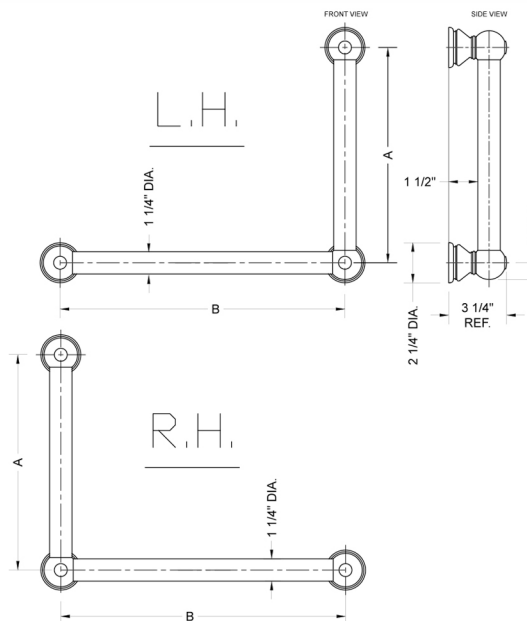

## G30 16H x 32W 90° Left Hand Grab Bar

Model #: **G30-16H-32W-LH-**

### FEATURES:

- ADA compliant when properly installed
- All brass construction, fully polished & plated
- All grab bars can be custom sized. Contact JACLO for pricing & availability
- Optional handshower sliders and toilet paper/wash cloth holders can be added only upon initial order
- Grab bars over 32" REQUIRE a middle post

### SPECIFICATION DRAWING:

BRASS LUXURY GRAB BAR			
PART. #	DESCRIPTION	A H	B W
G30-12H-12W	CENTER TO CENTER	12"	12"
G30-12H-16W	CENTER TO CENTER	12"	16"
G30-12H-24W	CENTER TO CENTER	12"	24"
G30-12H-32W	CENTER TO CENTER	12"	32"
G30-16H-12W	CENTER TO CENTER	16"	12"
G30-16H-16W	CENTER TO CENTER	16"	16"
G30-16H-24W	CENTER TO CENTER	16"	24"
G30-16H-32W	CENTER TO CENTER	16"	32"
G30-24H-12W	CENTER TO CENTER	24"	12"
G30-24H-16W	CENTER TO CENTER	24"	16"
G30-24H-24W	CENTER TO CENTER	24"	24"
G30-24H-32W	CENTER TO CENTER	24"	32"
G30-32H-12W	CENTER TO CENTER	32"	12"
G30-32H-16W	CENTER TO CENTER	32"	16"
G30-32H-24W	CENTER TO CENTER	32"	24"
G30-32H-32W	CENTER TO CENTER	32"	32"