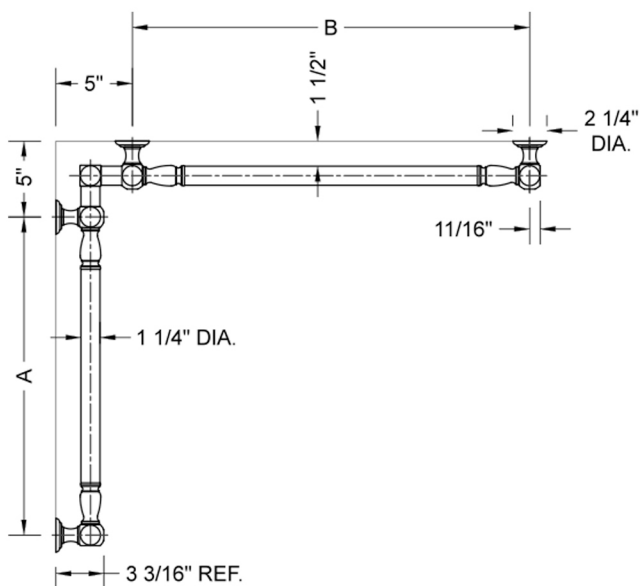

## G20 12" x 12" Inside Corner Grab Bar

**Model #: G20-12-12-IC-**

### FEATURES:

- ADA compliant when properly installed
- All brass construction, fully polished & plated
- All grab bars can be custom sized. Contact JACLO for pricing & availability
- Optional handshower sliders and toilet paper/wash cloth holders can be added only upon initial order
- Grab bars over 32" REQUIRE a middle post

### SPECIFICATION DRAWING:

BRASS LUXURY GRAB BAR							
PART. #	DESCRIPTION	A	B	PART. #	DESCRIPTION	A	B
G20-12-12-IC	CENTER OF POST	12"	12"	G20-24-36-IC	CENTER OF POST	24"	36"
G20-12-16-IC	CENTER OF POST	12"	16"	G20-24-48-IC	CENTER OF POST	24"	48"
G20-12-24-IC	CENTER OF POST	12"	24"	G20-24-60-IC	CENTER OF POST	24"	60"
G20-12-32-IC	CENTER OF POST	12"	32"				
G20-12-36-IC	CENTER OF POST	12"	36"	G20-32-32-IC	CENTER OF POST	32"	32"
G20-12-48-IC	CENTER OF POST	12"	48"	G20-32-36-IC	CENTER OF POST	32"	36"
G20-12-60-IC	CENTER OF POST	12"	60"	G20-32-48-IC	CENTER OF POST	32"	48"
				G20-32-60-IC	CENTER OF POST	32"	60"
G20-16-16-IC	CENTER OF POST	16"	16"				
G20-16-24-IC	CENTER OF POST	16"	24"	G20-36-36-IC	CENTER OF POST	36"	36"
G20-16-32-IC	CENTER OF POST	16"	32"	G20-36-48-IC	CENTER OF POST	36"	48"
				G20-36-60-IC	CENTER OF POST	36"	60"
G20-16-36-IC	CENTER OF POST	16"	36"				
G20-16-48-IC	CENTER OF POST	16"	48"	G20-48-48-IC	CENTER OF POST	48"	48"
G20-16-60-IC	CENTER OF POST	16"	60"	G20-48-60-IC	CENTER OF POST	48"	60"
G20-24-24-IC	CENTER OF POST	24"	24"				
G20-24-32-IC	CENTER OF POST	24"	32"	G20-60-60-IC	CENTER OF POST	60"	60"