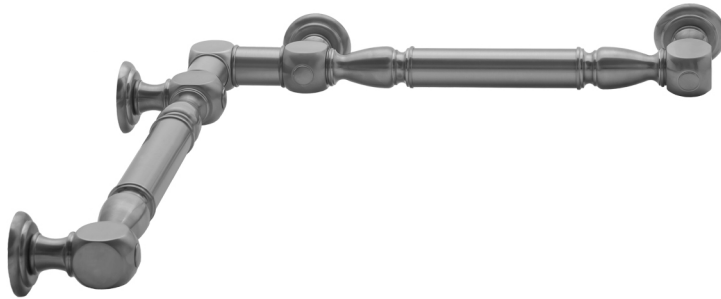

## G20 12" x 12" Inside Corner Grab Bar

**Model #: G20-12-12-IC-**

### FEATURES:

- ADA compliant when properly installed
- All brass construction, fully polished & plated
- All grab bars can be custom sized. Contact JACLO for pricing & availability
- Optional handshower sliders and toilet paper/wash cloth holders can be added only upon initial order
- Grab bars over 32" REQUIRE a middle post

### SPECIFICATION DRAWING:

BRASS LUXURY GRAB BAR							
PART. #	DESCRIPTION	A	B	PART. #	DESCRIPTION	A	B
G20-12-12-IC	CENTER OF POST	12"	12"	G20-24-36-IC	CENTER OF POST	24"	36"
G20-12-16-IC	CENTER OF POST	12"	16"	G20-24-48-IC	CENTER OF POST	24"	48"
G20-12-24-IC	CENTER OF POST	12"	24"	G20-24-60-IC	CENTER OF POST	24"	60"
G20-12-32-IC	CENTER OF POST	12"	32"				
G20-12-36-IC	CENTER OF POST	12"	36"	G20-32-32-IC	CENTER OF POST	32"	32"
G20-12-48-IC	CENTER OF POST	12"	48"	G20-32-36-IC	CENTER OF POST	32"	36"
G20-12-60-IC	CENTER OF POST	12"	60"	G20-32-48-IC	CENTER OF POST	32"	48"
				G20-32-60-IC	CENTER OF POST	32"	60"
G20-16-16-IC	CENTER OF POST	16"	16"				
G20-16-24-IC	CENTER OF POST	16"	24"	G20-36-36-IC	CENTER OF POST	36"	36"
G20-16-32-IC	CENTER OF POST	16"	32"	G20-36-48-IC	CENTER OF POST	36"	48"
				G20-36-60-IC	CENTER OF POST	36"	60"
G20-16-36-IC	CENTER OF POST	16"	36"				
G20-16-48-IC	CENTER OF POST	16"	48"	G20-48-48-IC	CENTER OF POST	48"	48"
G20-16-60-IC	CENTER OF POST	16"	60"	G20-48-60-IC	CENTER OF POST	48"	60"
G20-24-24-IC	CENTER OF POST	24"	24"				
G20-24-32-IC	CENTER OF POST	24"	32"	G20-60-60-IC	CENTER OF POST	60"	60"