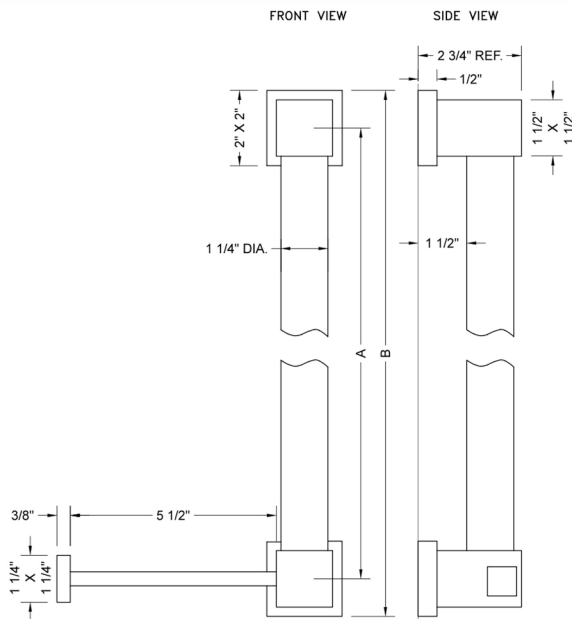

# Vertical Left CUBIX® Grab Bar Toilet Paper or Wash Cloth Holder

**Model #: CUTPL90-**

**FEATURES:**

- Toilet paper or wash cloth holder attachment for all luxury grab bars
- Toilet paper or wash cloth holder attachment is not intended & should not be used for weight bearing purposes
- All brass construction, fully polished & plated
- 90° right hand justified angle allows for horizontal or vertical mount

**SPECIFICATION DRAWING:**

CUBIX® LUXURY GRAB BAR 1 1/4"			
PART. #	SPECIFICS	A	B
CUTPL90-12	12" C TO C	12"	14"
CUTPL90-16	16" C TO C	16"	18"
CUTPL90-18	18" C TO C	18"	20"
CUTPL90-24	24" C TO C	24"	26"
CUTPL9032	32" C TO C	32"	34"
CUTPL90-36	36" C TO C	36"	38"
CUTPL90-42	42" C TO C	42"	44"
CUTPL90-48	48" C TO C	48"	50"