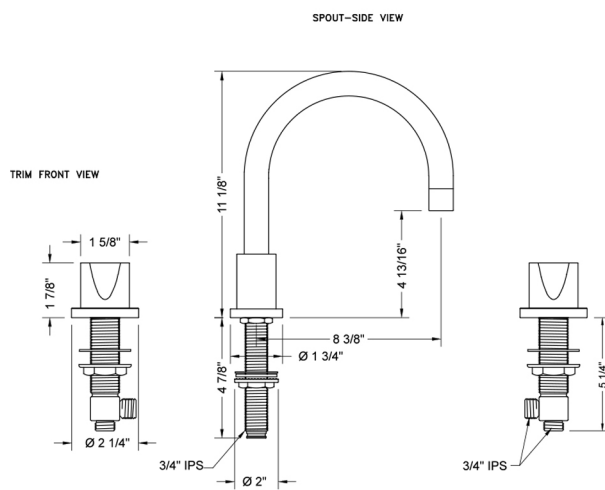

Contempo Roman Tub Set with Thumb Handles

Model #: 9980-T672-TRIM-

FEATURES:

- All brass roman deck mount tub set trim
- Quick connect/disconnect spout
- Swivel Spout includes full flow aerator
- Spout Hole Size Min-Max: 1 1/8" - 1 3/4"
- Valve Hole Size Min-Max: 1 1/4" - 1 3/8"
- Requires J-6912 rough in kit

SPECIFICATION DRAWING:

* SPEC SHOWN WITH ROUGH KIT
SOLD SEPARATELY

AVAILABLE HANDLES: