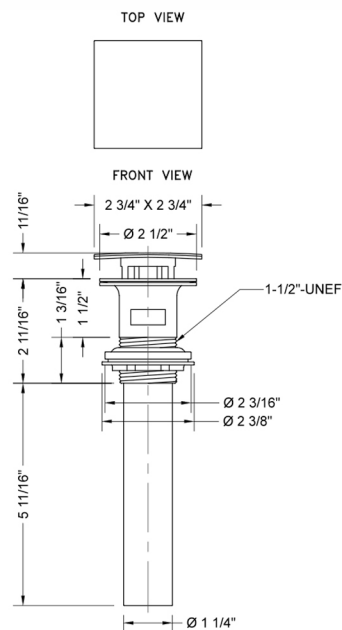

## Stationary Square Lavatory Drain with Overflow

**Model #: 823-**

### FEATURES:

- 2 3/4" square contemporary stationary top
- Drain is always opened in basin
- With overflow

### SPECIFICATION DRAWING: