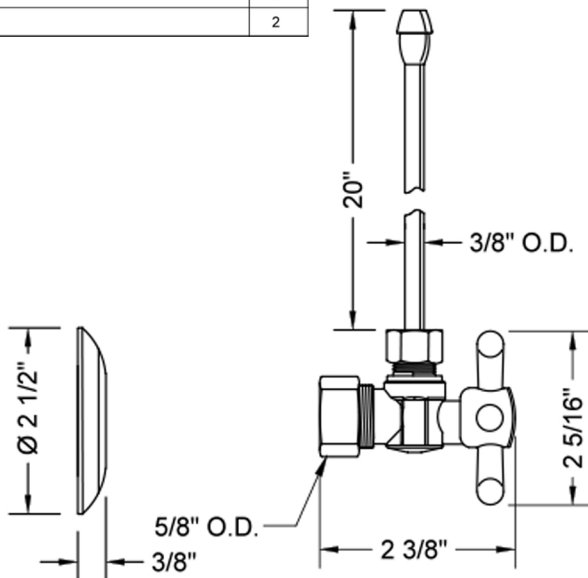

Quarter Turn Angle Pattern 5/8" O.D. Compression (Fits 1/2" Copper) x 3/8" O.D. Faucet Supply Kit with Standard Cross Handle, 20" Supply Tubes, Escutcheons

Model #: 621-62-

FEATURES:

- Complete Faucet Supply Kit
- Kit contains:
 - (2) Quarter Turn Angle Pattern 5/8" O.D. Compression (Fits 1/2" Copper) x 3/8" O.D. Supply Valve with Standard Cross Handle P/N 621
 - (2) 20" Copper Supply Tubes P/N 662
 - (2) Escutcheons P/N 7463 (ULB P/N 6015)

SPECIFICATION DRAWING:

COMPONENTS	
DESCRIPTION	QTY:
ANGLE VALVE - STANDARD CROSS HANDLE	2
20" x 3/8" O.D. SUPPLY TUBE	2
ESCUTCHEON	2

AVAILABLE HANDLES: