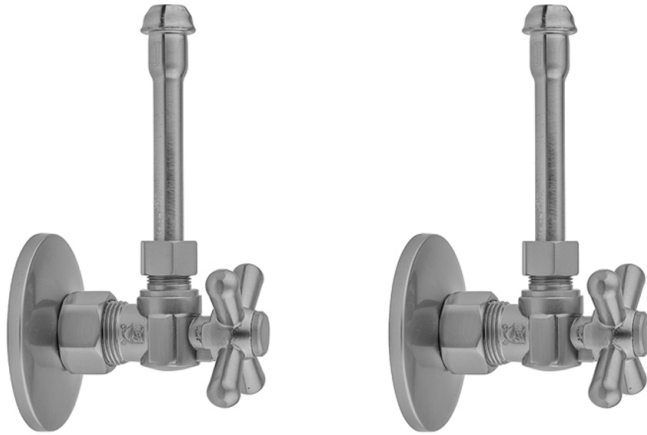

Quarter Turn Angle Pattern 5/8" O.D. Compression (Fits 1/2" Copper) x 3/8" O.D. Faucet Supply Kit with Standard Cross Handle, 20" Supply Tubes, Escutcheons

Model #: 621-62-

FEATURES:

- Complete Faucet Supply Kit
- Kit contains:
 - (2) Quarter Turn Angle Pattern 5/8" O.D. Compression (Fits 1/2" Copper) x 3/8" O.D. Supply Valve with Standard Cross Handle P/N 621
 - (2) 20" Copper Supply Tubes P/N 662
 - (2) Escutcheons P/N 7463 (ULB P/N 6015)

AVAILABLE FINISHES:

Polished Chrome (PCH)	Satin Chrome (SC)	Bronze Umber (BU)
Satin Nickel (SN)	Pewter (PEW)	Caramel Bronze (CB)
Polished Nickel (PN)	Antique Brass (AB)	Antique Copper (ACU)
Oil-Rubbed Bronze (ORB)	Polished Brass (PB)	Polished Copper (PCU)
Vintage Bronze (VB)	Satin Brass (SB)	Rose Gold (RG)
Matte Black (MBK)	Satin Gold (SG)	Polished Gold (PG)
Black Nickel (BKN)	Bombay Gold (BG)	Jewelers Gold (JG)
Europa Bronze (EB)	White (WH)	Sedona Beige (SDB)
Tristan Brass (TB)	Unlacquered Brass (ULB)	Satin Cooper (SCU)

SPECIFICATION DRAWING:

COMPONENTS	
DESCRIPTION	QTY:
ANGLE VALVE - STANDARD CROSS HANDLE	2
20" x 3/8" O.D. SUPPLY TUBE	2
ESCUTCHEON	2

AVAILABLE HANDLES: