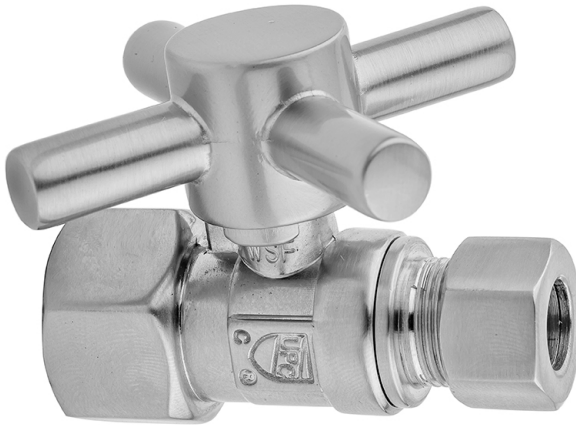

Quarter Turn Straight Pattern 1/2" IPS x 3/8" O.D. Supply Valve with Contempo Cross Handle

Model #: 619-4-

FEATURES:

- Straight pattern IPS x 3/8" O.D. quarter turn ball valve
- 1/2" IPS inlet x 3/8" O.D. outlet
- All brass body and stem

AVAILABLE FINISHES:

Polished Chrome (PCH)	Satin Chrome (SC)	Bronze Umber (BU)
Satin Nickel (SN)	Pewter (PEW)	Caramel Bronze (CB)
Polished Nickel (PN)	Antique Brass (AB)	Antique Copper (ACU)
Oil-Rubbed Bronze (ORB)	Polished Brass (PB)	Polished Copper (PCU)
Vintage Bronze (VB)	Satin Brass (SB)	Rose Gold (RG)
Matte Black (MBK)	Satin Gold (SG)	Polished Gold (PG)
Black Nickel (BKN)	Bombay Gold (BG)	Jewelers Gold (JG)
Europa Bronze (EB)	White (WH)	Sedona Beige (SDB)
Tristan Brass (TB)	Unlacquered Brass (ULB)	Satin Cooper (SCU)