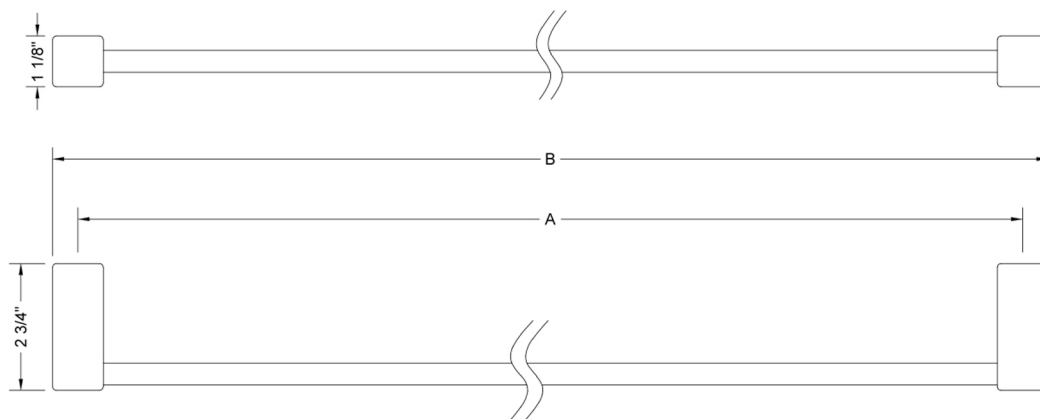

24" CUBIX® II Towel Bar

Model #: 5401-TB-24-

FEATURES:

- All brass 24" towel bar
- Universal mounting hardware included
- 2 3/8" projection
- Custom length available, contact JACLO for pricing & availability
- Able to be cut in the field

SPECIFICATION DRAWING:

JACLO TOWEL BARS			
PART. #	DESCRIPTION	A	B
5401-TB-18-	18" ALL BRASS TOWEL BAR	18"	19 1/8"
5401-TB-24-	24" ALL BRASS TOWEL BAR	24"	25 1/8"