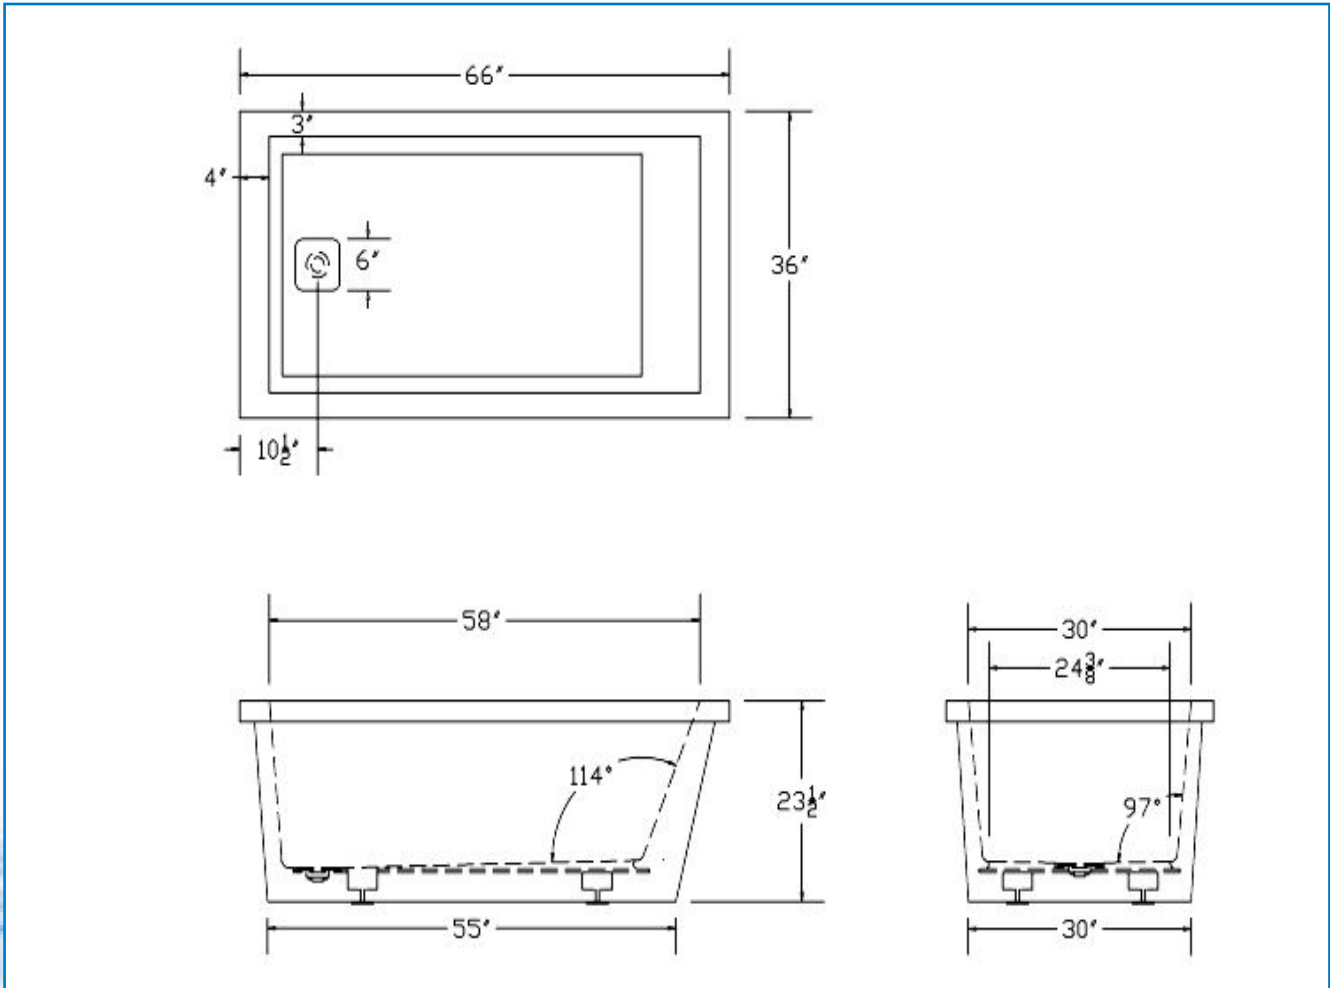

Amps	Volts	Breaker	Dedicated Service
13.5	120	20 amp	GFCI Protected
Water Capacity (663)			
75 gal.			

Disclaimer: Certain options or altering the pump/blower location may cause the pump/blower to extend beyond the tub decking. For cutout dimensions wait for unit to arrive. All specifications subject to change without notice.