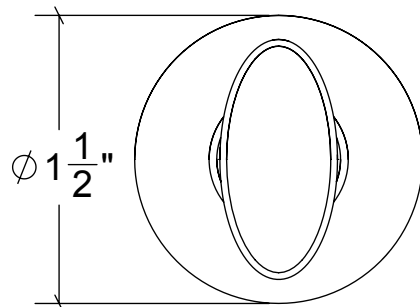

HAMILTON SINKLER

PTT305 Revival Classic Thumb Turn

Standard Finishes:

- Bright Antique Brass
- Brushed Nickel
- Oil Rubbed Bronze
- Polished Chrome
- Polished Nickel
- Polished Brass Unlacquered

Special Order Finish:

- Satin Brass

Base Material:

Solid Brass

Note: Surface mounted "not conceal"