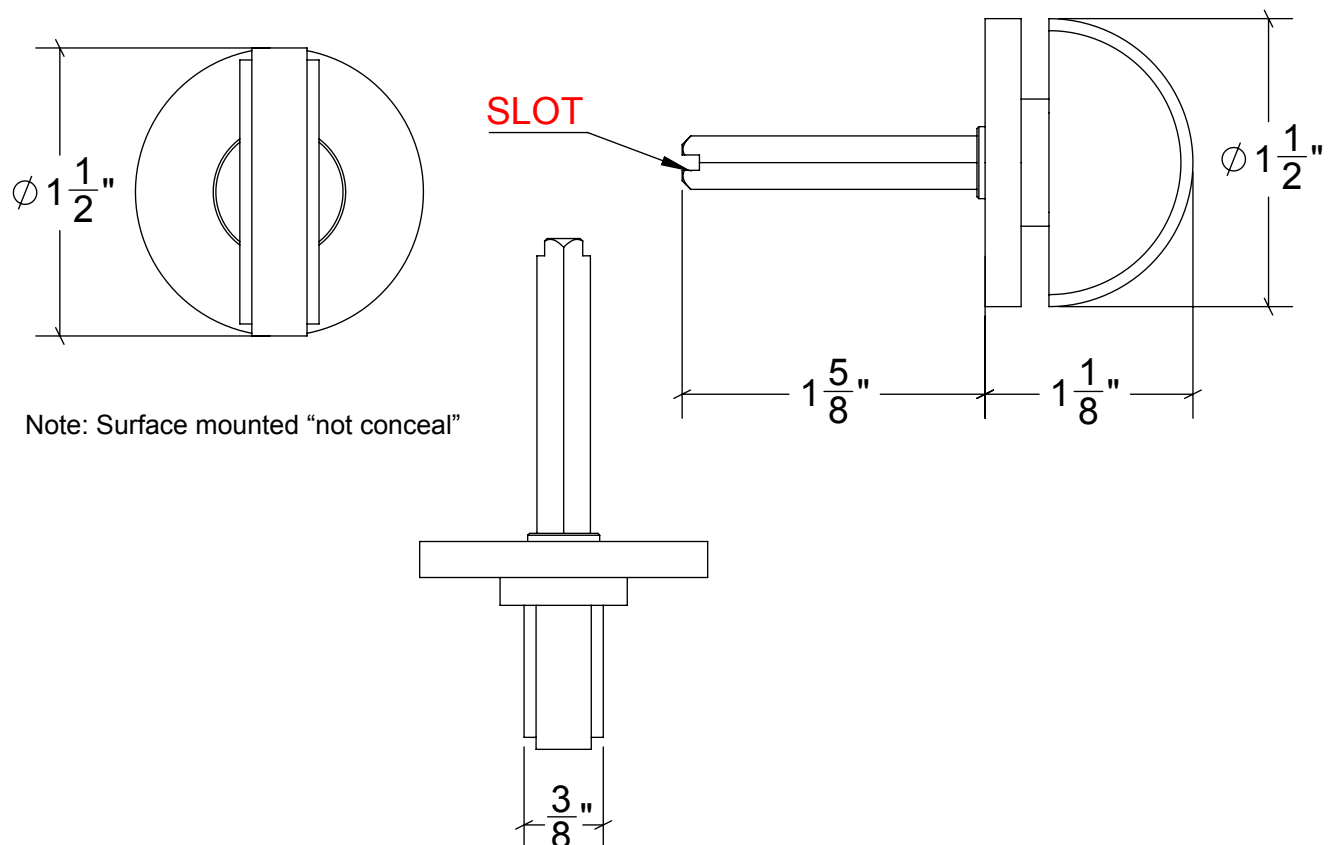

HAMILTON SINKLER

PTT205 Revival Modern Thumb Turn

Standard Finishes:

- Bright Antique Brass
- Brushed Nickel
- Oil Rubbed Bronze
- Polished Chrome
- Polished Nickel
- Polished Brass Unlacquered

Special Order Finish:

- Satin Brass

Base Material:

Solid Brass

Note: Surface mounted "not conceal"