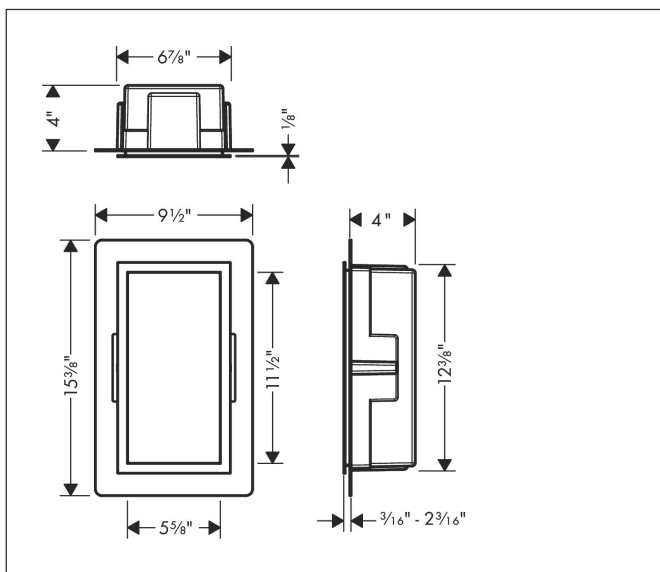

Brand: hangrohe
 Art. Name: **XtraStoris Individual** Wall niche Matt Black with design frame 12"x 6"x 4"
 Art. Nr.: 56095340
 Surface: brushed black chrome
 Pos.: 1

Product Picture

Features

- Consists of: wall niche with design frame, sealing set
- Body colour: matte black
- Installation depth: 100 mm
- Where to use: new construction, renovation
- Easy to clean surface
- Suitable for use in wet areas
- Wall type: solid wall construction, drywall construction
- Material sealing set: Polystyrene (PS)
- Material wall niche: Stainless Steel 304 (1.4301)
- With 2 mm thick design frame
- Dimensions wall niche: 300 x 150 x 100 mm (HxWxD)
- Required dimensions for sealing set: 313 x 175 x 100 mm (HxWxD)

Drawing

Technology