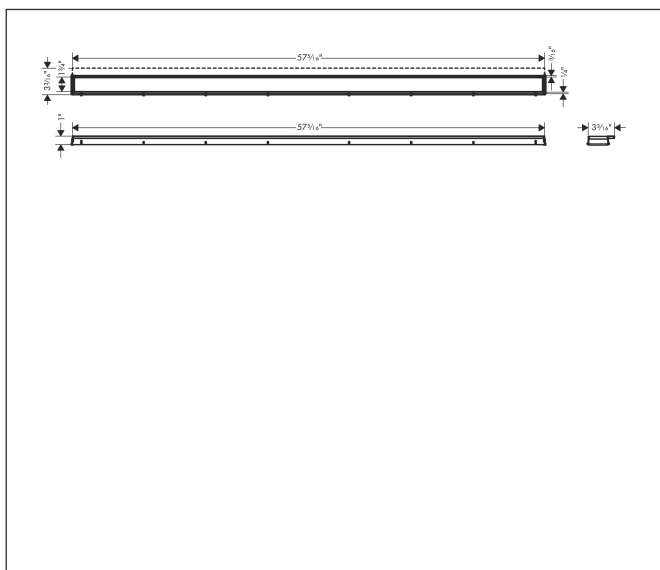

| | |
|-----------|--|
| Brand | hansgrohe |
| Art. Name | RainDrain Match Trim 59 1/8" with Height Adjustable Frame |
| Art. Nr. | 56127801 |
| Surface | Brushed Stainless Steel |
| Pos. | 1 |

Product Picture

Drawing

Features

- Consists of: design trim, height adjustable frame, wall installation flange
- Mounting type: wall-mounted, free in the floor
- Easy to clean surface
- Easy adjustment to tile thickness with height adjustable frame (7 - 18 mm)
- Tile thickness: up to 18 mm
- Suitable for any type of tile
- Up to 60 l/min drainage capacity
- Where to use: new construction, renovation
- Grate removal tool allows easy removal of the trim
- Wall mounting possible
- tile inlay depth: 12 mm
- Grate material: Stainless Steel 304 (1.4301)
- Suitable for primary and secondary drainage
- Frame width: 62 mm