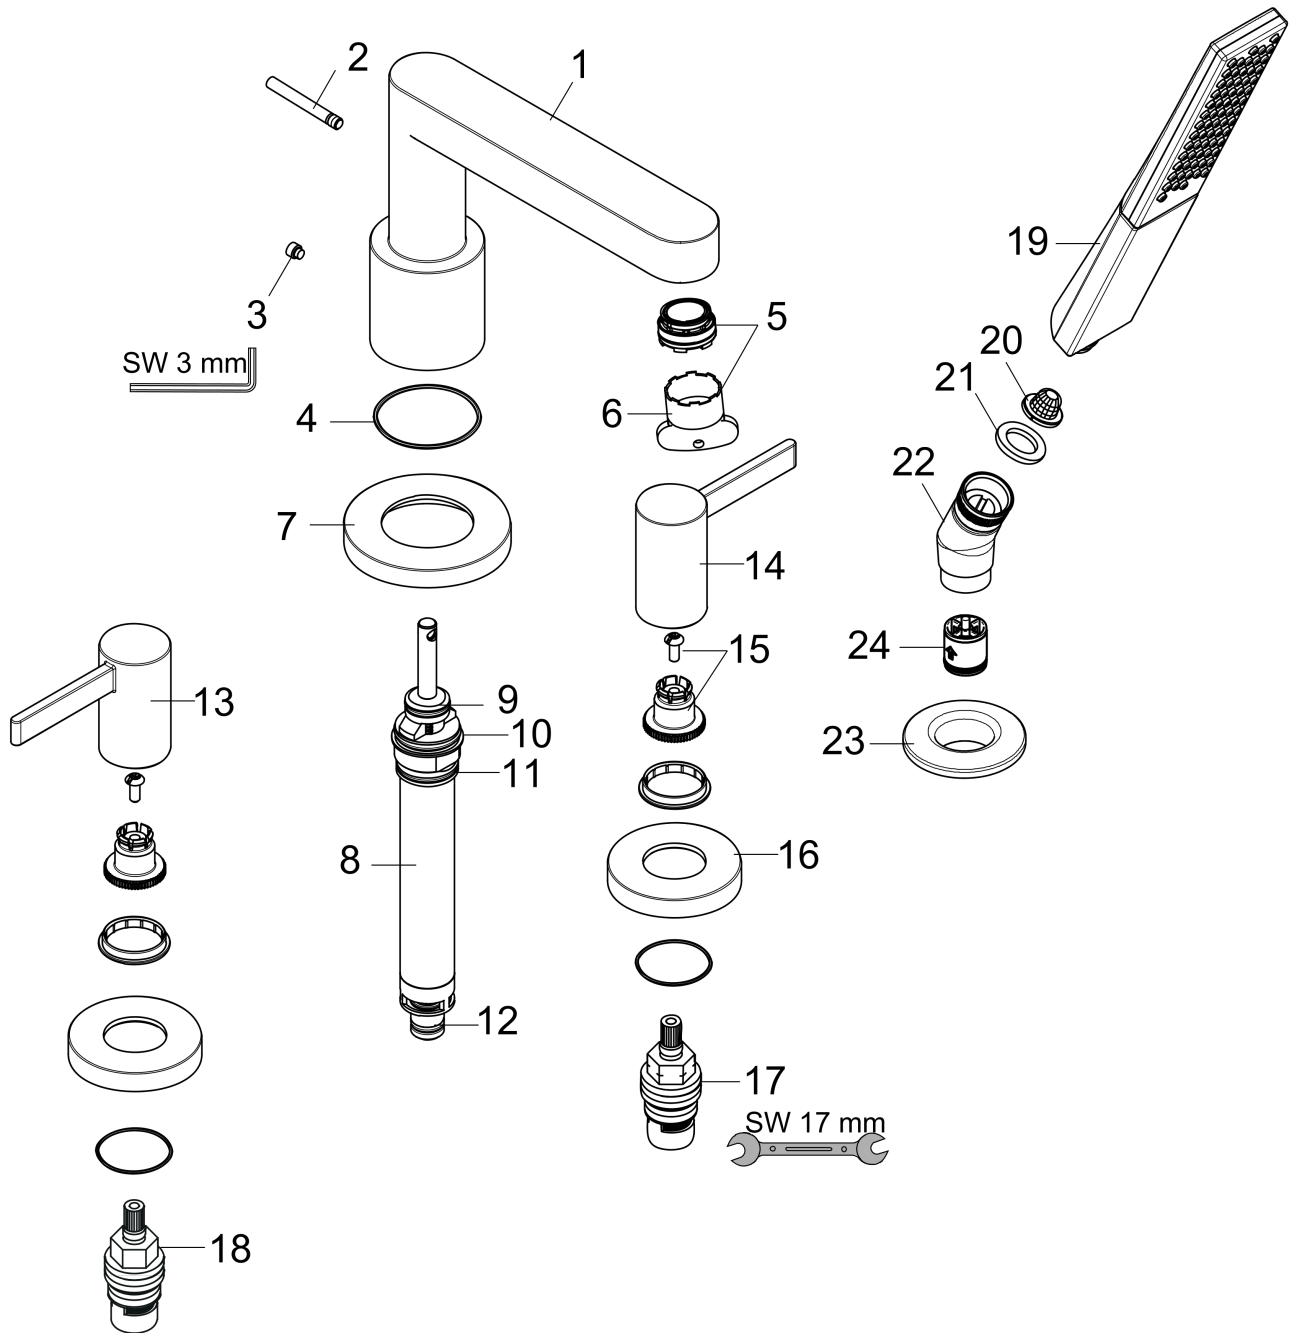

Finoris
4-Hole Roman Tub Set Trim with 1.75 GPM Handshower
 Finishes : **matte black** Part no. : **76443671**

Description

Features

- Consists of: 4-Hole Roman tub filler trim, Handshower, Handshower holder
- spray type mixer: Aerated spray
- spray type hand shower: PowderRain
- Maximum pull-out length of hand shower: 55 inches
- flow rate of hand shower at 3 bar: 1.75 GPM (6.6 L/Min)
- diverter with automatic resetting
- Integrated double backflow prevention

Item details

List Price \$ 1,782.00

Technology

Design awards

reddot winner 2021

Compliance

Product image

Scale drawing

Finoris
4-Hole Roman Tub Set Trim with 1.75 GPM Handshower
 Finishes : **matte black** Part no. : **76443671**

Exploded drawing

Year of production: >11/21

Finoris

4-Hole Roman Tub Set Trim with 1.75 GPM Handshower

Finishes : **matte black** Part no. : **76443671**

Spare parts list

Year of production: >11/21

Pos.	Description	Part no.	Price	PU
1	spout cpl.	93977670	-	1
2	diverter knob	98707670	-	1
3	hollow set screw M6x6	97660000	-	1
4	O-ring 41x1,5	98168000	-	1
5	aerator M24x1 (38 l/min)	93965000	-	1
6	special tool	95158000	-	1
7	escutcheon for spout	93978670	-	1
8	selector assy	93589000	-	1
9	O-Ring 14x2,5	98189000	-	1
10	O-Ring 23x2,5	98183000	-	1
11	O-Ring 22x2	98185000	-	1
12	O-ring 9x2,5	98217000	-	1
13	handle for hot water	93979670	-	1
14	handle for cold water	93980670	-	1
15	handle fixing set	94184000	-	1
16	escutcheon for handle	93976670	-	1
17	shut off unit right closing	94009000	-	1
18	shut off unit left closing	94008000	-	1
19	-	26867671	-	1
20	filter	92672000	-	1
21	seal	98058000	-	1
22	shower holder	28071670	-	1
23	escutcheon Ø 52 mm	97159670	-	1
24	set of non return valves DW 15	94074000	-	1