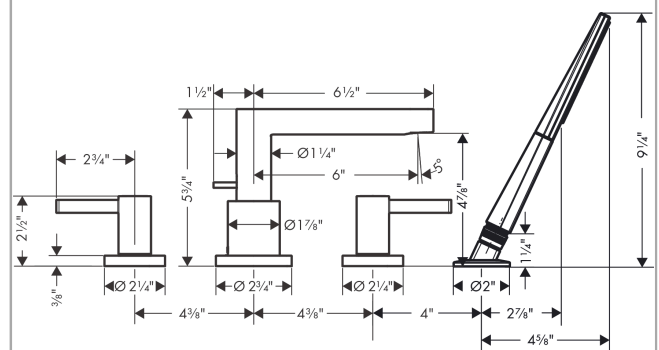

Finoris
4-Hole Roman Tub Set Trim with 1.75 GPM Handshower
 Finishes : **matte black** Part no. : **76443671**

Description

Features

- Consists of: 4-Hole Roman tub filler trim, Handshower, Handshower holder
- spray type mixer: Aerated spray
- spray type hand shower: PowderRain
- Maximum pull-out length of hand shower: 55 inches
- flow rate of hand shower at 3 bar: 1.75 GPM (6.6 L/Min)
- diverter with automatic resetting
- Integrated double backflow prevention

Item details

List Price \$ 1,782.00

Technology

Design awards

reddot winner 2021

Compliance

Product image

Scale drawing

Finoris
4-Hole Roman Tub Set Trim with 1.75 GPM Handshower
 Finishes : **matte black** Part no. : **76443671**

Exploded drawing

Year of production: >11/21

Finoris

4-Hole Roman Tub Set Trim with 1.75 GPM Handshower

Finishes : **matte black** Part no. : **76443671**

Spare parts list

Year of production: >11/21

Pos.	Description	Part no.	Price	PU
1	spout cpl.	93977670	-	1
2	diverter knob	98707670	-	1
3	hollow set screw M6x6	97660000	-	1
4	O-ring 41x1,5	98168000	-	1
5	aerator M24x1 (38 l/min)	93965000	-	1
6	special tool	95158000	-	1
7	escutcheon for spout	93978670	-	1
8	selector assy	93589000	-	1
9	O-Ring 14x2,5	98189000	-	1
10	O-Ring 23x2,5	98183000	-	1
11	O-Ring 22x2	98185000	-	1
12	O-ring 9x2,5	98217000	-	1
13	handle for hot water	93979670	-	1
14	handle for cold water	93980670	-	1
15	handle fixing set	94184000	-	1
16	escutcheon for handle	93976670	-	1
17	shut off unit right closing	94009000	-	1
18	shut off unit left closing	94008000	-	1
19	-	26867671	-	1
20	filter	92672000	-	1
21	seal	98058000	-	1
22	shower holder	28071670	-	1
23	escutcheon Ø 52 mm	97159670	-	1
24	set of non return valves DW 15	94074000	-	1