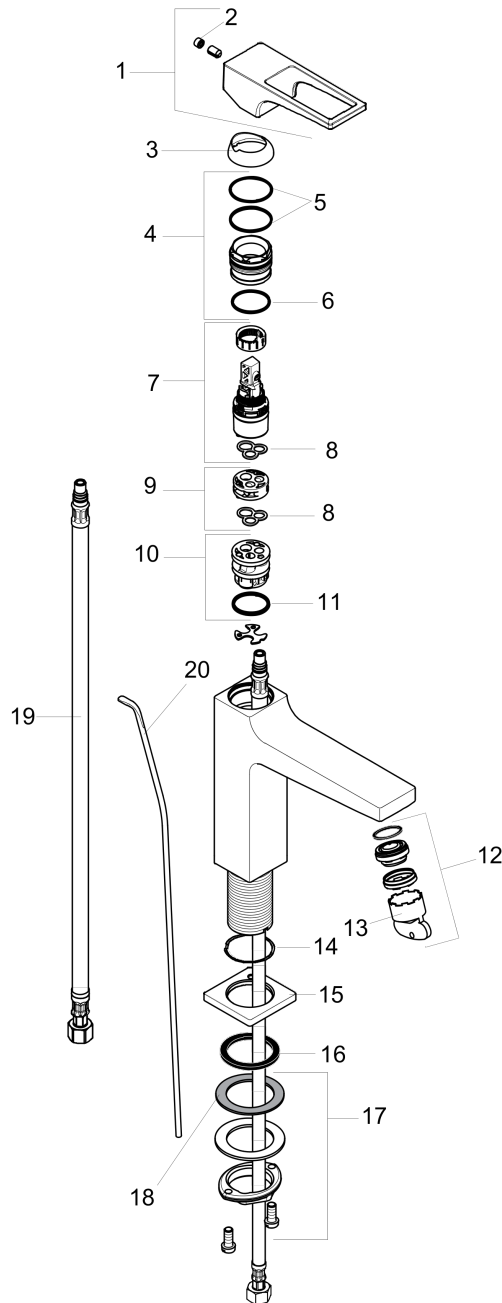

Metropol
Single-Hole Faucet 110 with Loop Handle and Pop-Up Drain, 1.2 GPM
 Finishes : **brushed nickel** Part no. : **74506821**

Description

Features

- Aerated spray
- Flow: 1.2 GPM (4.5 L/Min)
- Ceramic cartridge
- Includes pop-up drain

Item details

List Price \$ 494.00

Technology

Compliance

Product image

Scale drawing

Metropol
Single-Hole Faucet 110 with Loop Handle and Pop-Up Drain, 1.2 GPM
 Finishes : **brushed nickel** Part no. : **74506821**

Exploded drawing

Year of production: >10/17

Metropol
Single-Hole Faucet 110 with Loop Handle and Pop-Up Drain, 1.2 GPM
 Finishes : **brushed nickel** Part no. : **74506821**

Spare parts list

Year of production: >10/17

Pos.	Description	Part no.	Price	PU
1	handle	93009820	-	1
2	screw cover	95704000	-	1
3	flange	92625820	-	1
4	nut	92689000	-	1
5	O-ring 27x1,5	92527000	-	1
6	O-ring 25x1,5	98146000	-	1
7	cartridge, assy	95973001	-	1
8	seal	98865000	-	1
9	adapter for cartridge	92628000	-	1
10	adapter for cartridge	98866000	-	1
11	O-ring 23x2	98398000	-	1
12	aerator M22x1	93098000	-	1
13	service tool	95661000	-	1
14	O-ring 32x1,5	92936000	-	1
15	escutcheon	93048000	-	1
16	flat seal	98749000	-	1
17	fixing set (Ø 32)	13961000	-	1
18	lever collar	97548000	-	1
19	connection hose 23½" M8x0,75 3/8"	98600001	-	1
20	pull rod	96657820	-	1
a	pop up waste	88509820	-	1