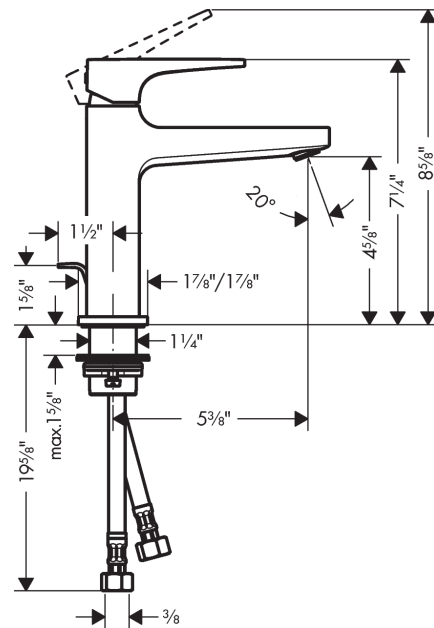

Metropol
Single-Hole Faucet 110 with Loop Handle and Pop-Up Drain, 1.2 GPM
 Finishes : **brushed nickel** Part no. : **74506821**

Description

Features

- Aerated spray
- Flow: 1.2 GPM (4.5 L/Min)
- Ceramic cartridge
- Includes pop-up drain

Item details

List Price \$ 494.00

Technology

Compliance

Product image

Scale drawing

Metropol
Single-Hole Faucet 110 with Loop Handle and Pop-Up Drain, 1.2 GPM
 Finishes : **brushed nickel** Part no. : **74506821**

Exploded drawing

Year of production: >10/17

Metropol
Single-Hole Faucet 110 with Loop Handle and Pop-Up Drain, 1.2 GPM
 Finishes : **brushed nickel** Part no. : **74506821**

Spare parts list

Year of production: >10/17

Pos.	Description	Part no.	Price	PU
1	handle	93009820	-	1
2	screw cover	95704000	-	1
3	flange	92625820	-	1
4	nut	92689000	-	1
5	O-ring 27x1,5	92527000	-	1
6	O-ring 25x1,5	98146000	-	1
7	cartridge, assy	95973001	-	1
8	seal	98865000	-	1
9	adapter for cartridge	92628000	-	1
10	adapter for cartridge	98866000	-	1
11	O-ring 23x2	98398000	-	1
12	aerator M22x1	93098000	-	1
13	service tool	95661000	-	1
14	O-ring 32x1,5	92936000	-	1
15	escutcheon	93048000	-	1
16	flat seal	98749000	-	1
17	fixing set (Ø 32)	13961000	-	1
18	lever collar	97548000	-	1
19	connection hose 23½" M8x0,75 3/8"	98600001	-	1
20	pull rod	96657820	-	1
a	pop up waste	88509820	-	1