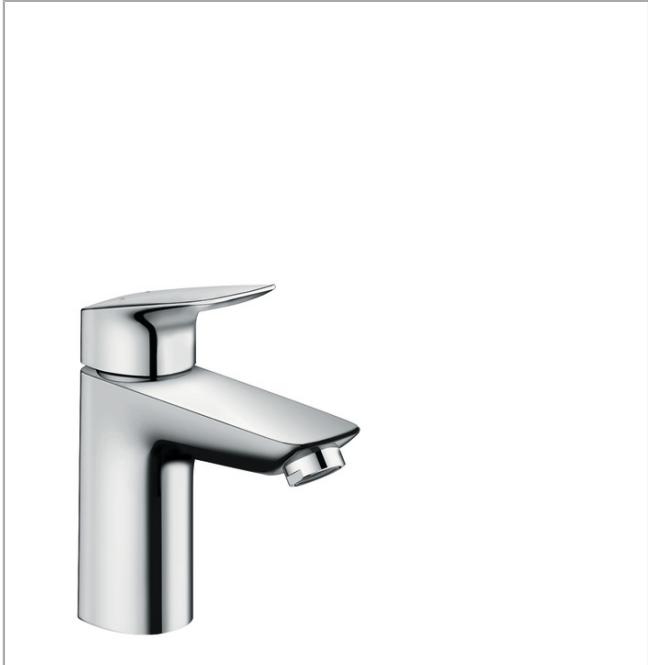

Logis

Single-Hole Faucet 100 with Pop-Up Drain, 1.2 GPM

Finishes : **chrome** Part no. : **71100001**

Description

Features

- Aerated spray
- Flow: 1.2 GPM (4.5 L/Min)
- Ceramic cartridge
- Includes pop-up drain

Item details

List Price \$ 204.00

Technology

Compliance

Product image

Scale drawing

Logis
Single-Hole Faucet 100 with Pop-Up Drain, 1.2 GPM
 Finishes : **chrome** Part no. : **71100001**

Exploded drawing

Year of production: >07/16

Logis

Single-Hole Faucet 100 with Pop-Up Drain, 1.2 GPM

Finishes : **chrome** Part no. : **71100001**

Spare parts list

Year of production: >07/16

Pos.	Description	Part no.	Price	PU
1	handle	92224000	-	1
2	screw cover	96338000	-	1
3	flange	97406000	-	1
4	nut	97209000	-	1
5	O-Ring 32x2	98193000	-	1
6	O-ring 35x2	92604000	-	1
7	cartridge, assy	95646001	-	1
8	locking screw for handle	95140000	-	1
9	seal	95008000	-	1
10	adapter for cartridge	98750000	-	1
11	O-Ring 30x2	98186000	-	1
12	aerator M24x1 (4,5 l/min)	92879000	-	1
13	screw M8 x 68	97736000	-	1
14	seal	97608000	-	1
15	fixing set	96016000	-	1
16	connection hose 18½" M8x0,75 3/8"	96321001	-	1
17	pull rod	96657000	-	1
a	pop up waste	88509000	-	1