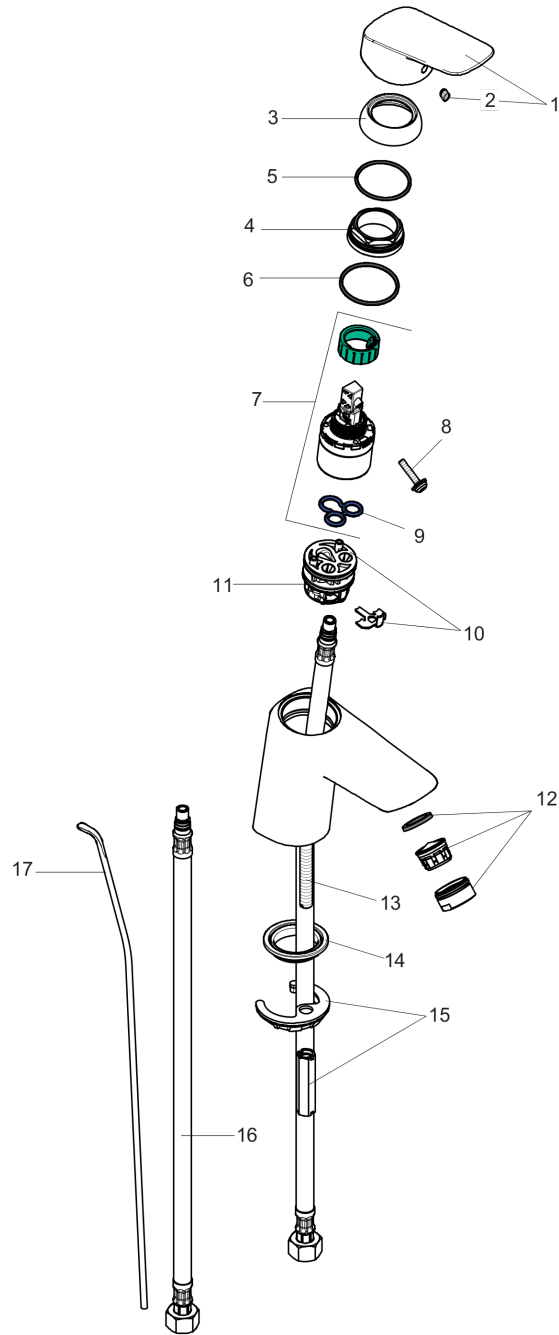

Logis

Single-Hole Faucet 100 with Pop-Up Drain, 1.2 GPM

Finishes : **chrome** Part no. : **71100001**

Description

Features

- Aerated spray
- Flow: 1.2 GPM (4.5 L/Min)
- Ceramic cartridge
- Includes pop-up drain

Item details

List Price \$ 204.00

Technology

Compliance

Product image

Scale drawing

Logis
Single-Hole Faucet 100 with Pop-Up Drain, 1.2 GPM
 Finishes : **chrome** Part no. : **71100001**

Exploded drawing

Year of production: >07/16

Logis

Single-Hole Faucet 100 with Pop-Up Drain, 1.2 GPM

Finishes : **chrome** Part no. : **71100001**

Spare parts list

Year of production: >07/16

Pos.	Description	Part no.	Price	PU
1	handle	92224000	-	1
2	screw cover	96338000	-	1
3	flange	97406000	-	1
4	nut	97209000	-	1
5	O-Ring 32x2	98193000	-	1
6	O-ring 35x2	92604000	-	1
7	cartridge, assy	95646001	-	1
8	locking screw for handle	95140000	-	1
9	seal	95008000	-	1
10	adapter for cartridge	98750000	-	1
11	O-Ring 30x2	98186000	-	1
12	aerator M24x1 (4,5 l/min)	92879000	-	1
13	screw M8 x 68	97736000	-	1
14	seal	97608000	-	1
15	fixing set	96016000	-	1
16	connection hose 18½" M8x0,75 3/8"	96321001	-	1
17	pull rod	96657000	-	1
a	pop up waste	88509000	-	1