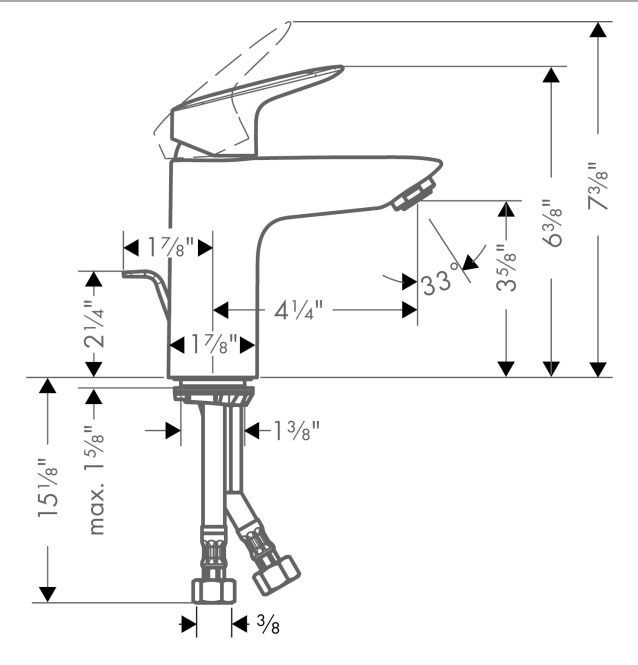

Logis

Single-Hole Faucet 100 with Pop-Up Drain, 1.2 GPM

Finishes : **chrome** Part no. : **71100001**

Description

Features

- Aerated spray
- Flow: 1.2 GPM (4.5 L/Min)
- Ceramic cartridge
- Includes pop-up drain

Item details

List Price \$ 204.00

Technology

Compliance

Product image

Scale drawing

Logis
Single-Hole Faucet 100 with Pop-Up Drain, 1.2 GPM
 Finishes : **chrome** Part no. : **71100001**

Exploded drawing

Year of production: >07/16

Logis

Single-Hole Faucet 100 with Pop-Up Drain, 1.2 GPM

Finishes : **chrome** Part no. : **71100001**

Spare parts list

Year of production: >07/16

Pos.	Description	Part no.	Price	PU
1	handle	92224000	-	1
2	screw cover	96338000	-	1
3	flange	97406000	-	1
4	nut	97209000	-	1
5	O-Ring 32x2	98193000	-	1
6	O-ring 35x2	92604000	-	1
7	cartridge, assy	95646001	-	1
8	locking screw for handle	95140000	-	1
9	seal	95008000	-	1
10	adapter for cartridge	98750000	-	1
11	O-Ring 30x2	98186000	-	1
12	aerator M24x1 (4,5 l/min)	92879000	-	1
13	screw M8 x 68	97736000	-	1
14	seal	97608000	-	1
15	fixing set	96016000	-	1
16	connection hose 18½" M8x0,75 3/8"	96321001	-	1
17	pull rod	96657000	-	1
a	pop up waste	88509000	-	1