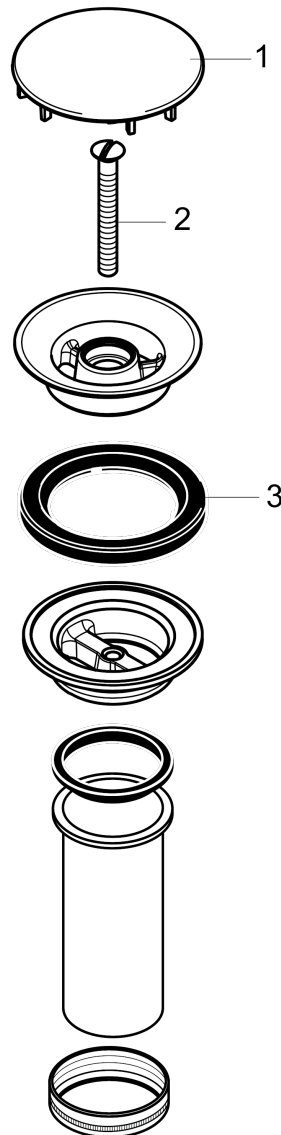

Drain for Sinks

Finishes : **polished nickel** Part no. : **50001831**

Description

Features

- Non-closing
- For sinks without overflow

Item details

List Price \$ 75.00

Product image

Scale drawing

Drain for Sinks

Finishes : **polished nickel**

Part no. : **50001831**

Exploded drawing

Year of production: >01/12

Drain for Sinks

Finishes : **polished nickel** Part no. : **50001831**

Spare parts list

Year of production: >01/12

Pos.	Description	Part no.	Price	PU
1	cover	97141830	-	1
2	screw	98000000	-	1
3	form ring	96361000	-	1