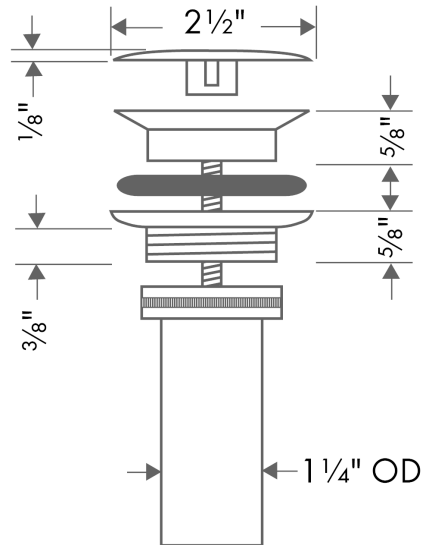

Drain for Sinks

Finishes : **polished nickel** Part no. : **50001831**

Description

Features

- Non-closing
- For sinks without overflow

Item details

List Price \$ 75.00

Product image

Scale drawing

Drain for Sinks

Finishes : **polished nickel**

Part no. : **50001831**

Exploded drawing

Year of production: >01/12

Drain for Sinks

Finishes : **polished nickel** Part no. : **50001831**

Spare parts list

Year of production: >01/12

Pos.	Description	Part no.	Price	PU
1	cover	97141830	-	1
2	screw	98000000	-	1
3	form ring	96361000	-	1