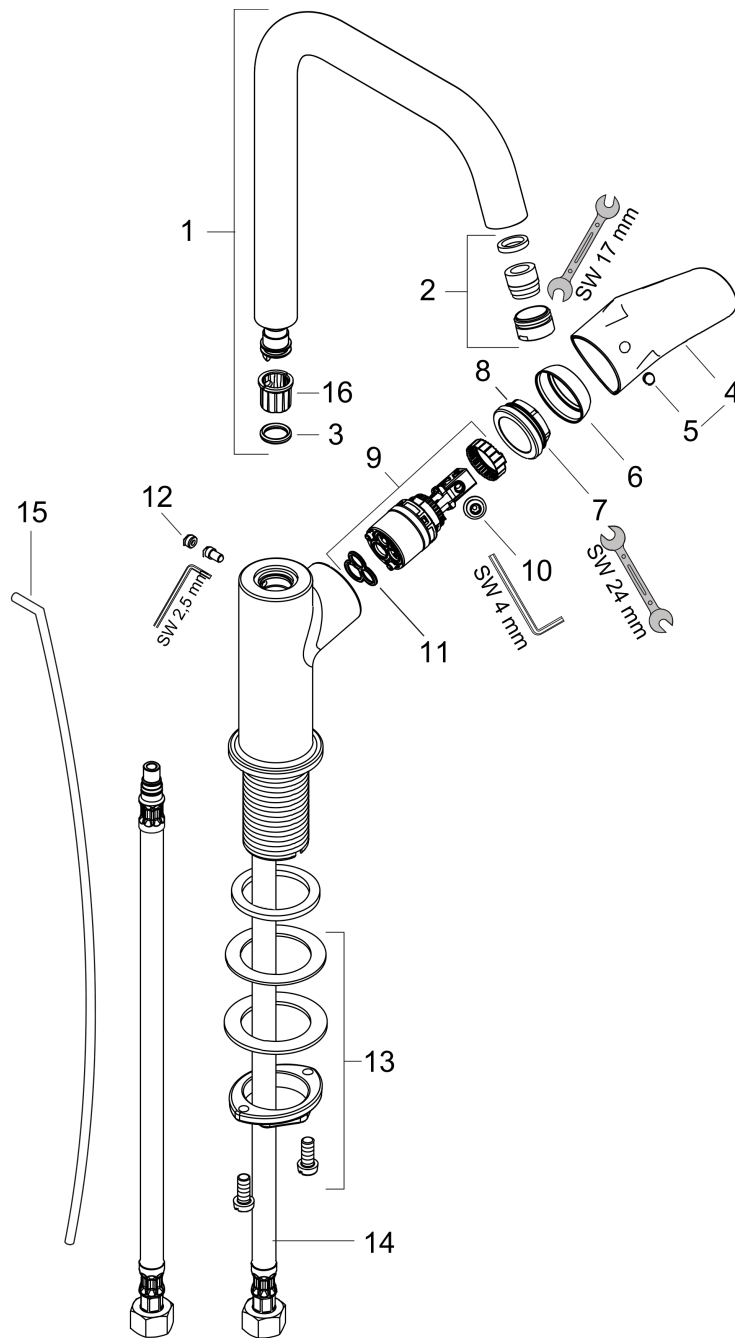

Focus

Single-Hole Faucet 240 with Swivel Spout and Pop-Up Drain, 1.2 GPM

Finishes : **brushed nickel** Part no. : **31609821**

Description

Features

- Swivel range 120°
- Aerated spray
- Flow: 1.2 GPM (4.5 L/Min)
- Ceramic cartridge
- Includes pop-up drain

Item details

List Price \$ 441.00

Technology

Compliance

Product image

Scale drawing

Focus

Single-Hole Faucet 240 with Swivel Spout and Pop-Up Drain, 1.2 GPM

Finishes : **brushed nickel** Part no. : **31609821**

Exploded drawing

Year of production: >07/16

Focus

Single-Hole Faucet 240 with Swivel Spout and Pop-Up Drain, 1.2 GPM

Finishes : **brushed nickel** Part no. : **31609821**

Spare parts list

Year of production: >07/16

| Pos. | Description | Part no. | Price | PU |
|------|-----------------------------------|----------|-------|----|
| 1 | spout cpl. | 95856820 | - | 1 |
| 2 | aerator M18x1 (4,5 l/min) | 92885820 | - | 1 |
| 3 | O-ring 11x2 | 98127000 | - | 1 |
| 4 | handle | 95855820 | - | 1 |
| 5 | screw cover | 96338000 | - | 1 |
| 6 | flange | 95493820 | - | 1 |
| 7 | nut | 95178000 | - | 1 |
| 8 | O-Ring 22x2 | 98185000 | - | 1 |
| 9 | cartridge, assy | 95973001 | - | 1 |
| 10 | locking screw for handle | 95140000 | - | 1 |
| 11 | seal | 98865000 | - | 1 |
| 12 | screw cover | 95181000 | - | 1 |
| 13 | fixing set (Ø 32) | 13961000 | - | 1 |
| 14 | connection hose 18½" M8x0,75 3/8" | 96321001 | - | 1 |
| 15 | pull rod | 96657820 | - | 1 |
| 16 | lever collar | 92849000 | - | 1 |