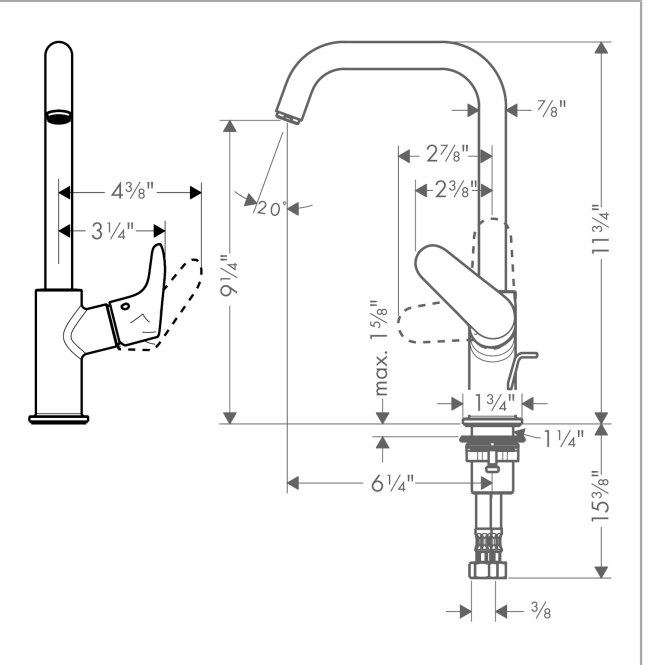

Focus

Single-Hole Faucet 240 with Swivel Spout and Pop-Up Drain, 1.2 GPM

Finishes : **brushed nickel** Part no. : **31609821**

Description

Features

- Swivel range 120°
- Aerated spray
- Flow: 1.2 GPM (4.5 L/Min)
- Ceramic cartridge
- Includes pop-up drain

Item details

List Price \$ 441.00

Technology

Compliance

Product image

Scale drawing

Focus

Single-Hole Faucet 240 with Swivel Spout and Pop-Up Drain, 1.2 GPM

Finishes : **brushed nickel** Part no. : **31609821**

Exploded drawing

Year of production: >07/16

Focus

Single-Hole Faucet 240 with Swivel Spout and Pop-Up Drain, 1.2 GPM

Finishes : **brushed nickel** Part no. : **31609821**

Spare parts list

Year of production: >07/16

| Pos. | Description | Part no. | Price | PU |
|------|-----------------------------------|----------|-------|----|
| 1 | spout cpl. | 95856820 | - | 1 |
| 2 | aerator M18x1 (4,5 l/min) | 92885820 | - | 1 |
| 3 | O-ring 11x2 | 98127000 | - | 1 |
| 4 | handle | 95855820 | - | 1 |
| 5 | screw cover | 96338000 | - | 1 |
| 6 | flange | 95493820 | - | 1 |
| 7 | nut | 95178000 | - | 1 |
| 8 | O-Ring 22x2 | 98185000 | - | 1 |
| 9 | cartridge, assy | 95973001 | - | 1 |
| 10 | locking screw for handle | 95140000 | - | 1 |
| 11 | seal | 98865000 | - | 1 |
| 12 | screw cover | 95181000 | - | 1 |
| 13 | fixing set (Ø 32) | 13961000 | - | 1 |
| 14 | connection hose 18½" M8x0,75 3/8" | 96321001 | - | 1 |
| 15 | pull rod | 96657820 | - | 1 |
| 16 | lever collar | 92849000 | - | 1 |